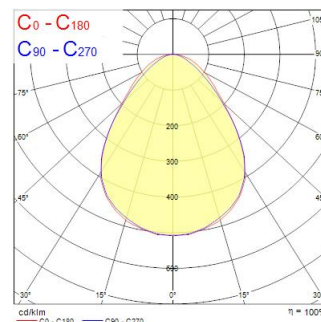

Technical Assets

Dimensions (mm)

Photometrics

Distance [m]	Cone diameter [m]	Beam diameter [m]	Beam diameter [ft]	Illuminance [lx]
0.5	0.88	0.88	2.9	8710
	0.89	0.89	2.9	1544
1.0	1.77	1.75	5.7	2178
	1.75	1.75	5.7	481
1.5	2.65	2.66	8.7	965
	2.66	2.66	8.7	224
2.0	3.54	3.55	11.6	542
	3.55	3.55	11.6	118
2.5	4.42	4.44	14.5	348
	4.44	4.44	14.5	73
3.0	5.31	5.33	17.4	242
	5.33	5.33	17.4	51

Distance [m] Cone diameter [m] Illuminance [lx]
 — C0 - C180 (Half beam angle: 88.0°)
 — C90 - C270 (Half beam angle: 88.0°)

START PANEL IP54 UGR19 TW 600x600 4300LM DALI DT8

Item No: 0042705

SYLVANIA

General data

Optical data

Fixture luminous flux (lm)	4320
Luminaire efficacy (lm/W)	120
Colour Code	N/A
Light colour	Tuneable White
CRI (Ra)	80
Colour Variation Initial (SDCM)	SDCM3
Beam Angle (°)	85
Distribution type	Symmetric
Glare control	< 19
Photobiological Risk Group	RG0