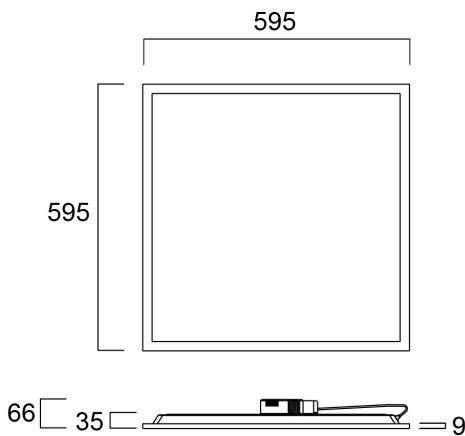

START PANEL IP54 UGR19 TW 600x600 4300LM DALI DT8

Item No: 0042705

SYLVANIA

STARTTM

START Panel IP54 Tunable White is a range of backlit LED panels with adjustable colour temperature ranging from 3000-5700K. Ideal for general indoor applications such as corridors, breakrooms, offices and meeting rooms. Luminaire dimensions are compatible with common ceiling installation, and the shallow design makes it easy to install in low ceilings. Nominal size 600x600mm, 4320Lm; 36W; 120Lm/W; Average lifespan: 100.000Hrs; CRI 80; Glare control <19; IK03; IP54 (from the front); SDCM<3; Class II; Loop in loop out connector for quick installation. Tp(a) rated diffuser. DALI DT8 dimmable driver (dual channel).

Technical Assets

Dimensions (mm)

Photometrics

Distance [m]	Cone diameter [m]	Beam diameter [m]	Beam diameter [ft]	Illuminance [lx]
0.5	0.88	0.88	2.9	8710
	0.89	0.89	2.9	1544
1.0	1.77	1.75	5.7	2178
	1.75	1.75	5.7	481
1.5	2.65	2.66	8.7	965
	2.66	2.66	8.7	224
2.0	3.54	3.55	11.6	542
	3.55	3.55	11.6	118
2.5	4.42	4.44	14.5	348
	4.44	4.44	14.5	73
3.0	5.31	5.33	17.4	242
	5.33	5.33	17.4	51

Distance [m] Cone diameter [m] Illuminance [lx]
 — C0 - C180 (Half beam angle: 88.0°)
 — C90 - C270 (Half beam angle: 88.0°)

START PANEL IP54 UGR19 TW 600x600 4300LM DALI DT8

Item No: 0042705

SYLVANIA

General data

Packaging

Product EAN number	5410288427058
Packaging single length / height (cm)	68.9
Packaging single width (cm)	3.8
Packaging single depth (cm)	60.5
DUN14 (inner)	15410288427055
Units per outer package	4
Packaging outer length / height (cm)	70.7
Packaging outer width (cm)	17.6
Packaging outer depth (cm)	62.6