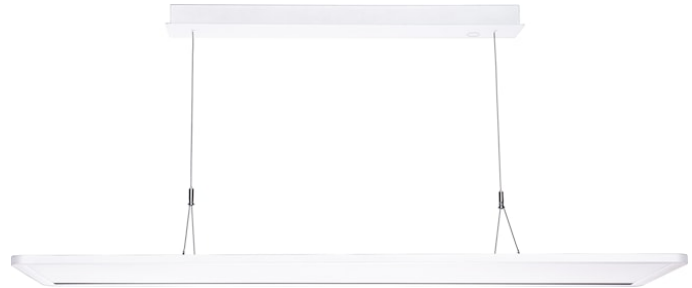

# AREUM SUSPENDED 1200 D/I 4000K SSA0N WHITE

Item No: 0042962

**SYLVANIA**

**PRO**<sup>TM</sup>

AREUM SUSPENDED 1200 D/I 4000K SSA0N WHITE is a highly efficient suspended LED luminaire with 70% direct and 30% indirect light distribution. Ultra thin (17mm) aluminium body with rounded edges. Length 1200mm, width 300mm. White RAL9016 powder coated luminaire body, powder coated steel surface gearbox and Y-shape power feeded suspension cables. SylSmart Connected capable, to be connected to remote sensor. Luminous flux: 5150lm, Power consumption: 41W. Luminaire efficacy: 126lm/W. CRi (Ra)>80 4000K (Neutral White) LED, chromaticity tolerance: SDCM<3. Lifespan: L80B10 57,000h. UGR<19, Luminance at 65°<3000 cd/m2. Photobiological safety risk group 0. Electrical protection: Class I. Glow Wire Test 650°C.