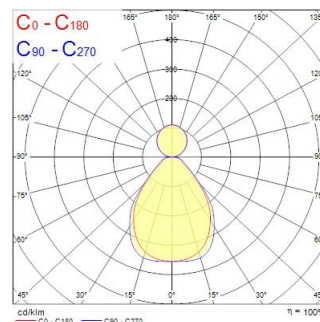

# AREUM SUSPENDED 1200 D/I 4000K SSA0N WHITE

Item No: 0042962

**SYLVANIA**

**PRO**<sup>TM</sup>

AREUM SUSPENDED 1200 D/I 4000K SSA0N WHITE is a highly efficient suspended LED luminaire with 70% direct and 30% indirect light distribution. Ultra thin (17mm) aluminium body with rounded edges. Length 1200mm, width 300mm. White RAL9016 powder coated luminaire body, powder coated steel surface gearbox and Y-shape power feeded suspension cables. SylSmart Connected capable, to be connected to remote sensor. Luminous flux: 5150lm, Power consumption: 41W. Luminaire efficacy: 126lm/W. CRi (Ra)>80 4000K (Neutral White) LED, chromaticity tolerance: SDCM<3. Lifespan: L80B10 57,000h. UGR<19, Luminance at 65°<3000 cd/m2. Photobiological safety risk group 0. Electrical protection: Class I. Glow Wire Test 650°C.

### Dimensions (mm)

### Photometrics

Distance [m]	Cone diameter [m]	Beam diameter [m]	Beam diameter [ft]	Illuminance [lx]
0.5	0.80 0.85	0.71 0.76	2.33 2.46	7311 6814
1.0	1.61 1.70	1.42 1.52	4.66 4.92	1828 1729
1.5	2.41 2.55	2.13 2.28	6.99 7.38	812 760
2.0	3.21 3.40	2.84 3.04	9.32 9.84	497 464
2.5	4.02 4.26	3.55 3.80	11.65 12.48	262 244
3.0	4.82 5.11	4.26 4.56	13.98 14.91	151 140

Distance [m]    Cone diameter [m]    Illuminance [lx]  
 — C0 - C180 (Half beam angle: 90.9°)  
 — C90 - C270 (Half beam angle: 84.2°)