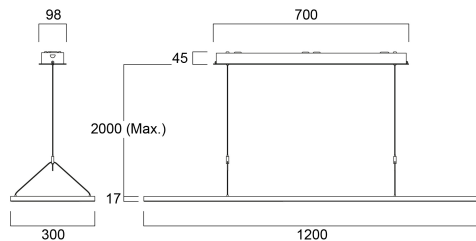

# AREUM SUSPENDED 1200 D/I 4000K SSA0N WHITE

Item No: 0042962

**SYLVANIA**

**PRO**<sup>TM</sup>

AREUM SUSPENDED 1200 D/I 4000K SSA0N WHITE is a highly efficient suspended LED luminaire with 70% direct and 30% indirect light distribution. Ultra thin (17mm) aluminium body with rounded edges. Length 1200mm, width 300mm. White RAL9016 powder coated luminaire body, powder coated steel surface gearbox and Y-shape power feeded suspension cables. SylSmart Connected capable, to be connected to remote sensor. Luminous flux: 5150lm, Power consumption: 41W. Luminaire efficacy: 126lm/W. CRi (Ra)>80 4000K (Neutral White) LED, chromaticity tolerance: SDCM<3. Lifespan: L80B10 57,000h. UGR<19, Luminance at 65°<3000 cd/m2. Photobiological safety risk group 0. Electrical protection: Class I. Glow Wire Test 650°C.

### Dimensions (mm)

## Physical data

Housing colour	RAL 9016 - Traffic white / Bezel
IP rating	IP20
IK rating	IK03
Diffuser finish	Diffuse
Diffuser material	PS Polystyrene
Reflector finish	Not Applicable
Nominal Product Length (mm)	1200
Nominal Product Width (mm)	300
Nominal Product Height (mm)	17
Weight (kg)	4.64

## Packaging

Product EAN number	5410288429625
Packaging single length / height (cm)	125.0
Packaging single width (cm)	45.5
Packaging single depth (cm)	6.0
DUN14 (inner)	15410288429622
Units per outer package	4
Packaging outer length / height (cm)	126.5
Packaging outer width (cm)	47.0
Packaging outer depth (cm)	26.5