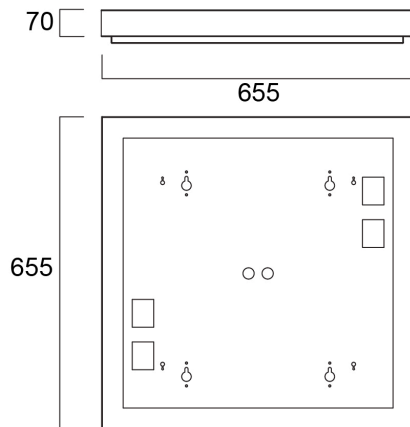

OPTIX R SURFACE MOUNT KIT 600X600

Item No: 0044249

SYLVANIA

OPTIX R SURFACE MOUNT KIT 600X600 is a surface mount accessory for the Optix 600x600 mm and 625x625 mm versions. RAL9016 body to match luminaire colour. Use this item to surface mount recessed 600x600 mm or 625x625 mm Optix luminaires. Luminaires need to be separately ordered.

Technical Assets

Dimensions (mm)

Photometrics

OPTIX R SURFACE MOUNT KIT 600X600

Item No: 0044249

SYLVANIA

General data

Product name	OPTIX R SURFACE MOUNT KIT 600X600
Technology	Accessory
Accessory type	Mounting
Housing	Steel
Mount	Ceiling surface mounting
General application	Education, Office
ETIM Class	EC002557
Warranty	5 years

Physical data

Housing colour	White
Nominal Product Length (mm)	655
Nominal Product Width (mm)	655
Nominal Product Height (mm)	70
Weight (kg)	3.4

Packaging

Product EAN number	5410288442495
Packaging single length / height (cm)	67.5
Packaging single width (cm)	67.5
Packaging single depth (cm)	6.0
DUN14 (inner)	05410288442495
Units per outer package	1
Packaging outer length / height (cm)	67.5
Packaging outer width (cm)	67.5
Packaging outer depth (cm)	6.0