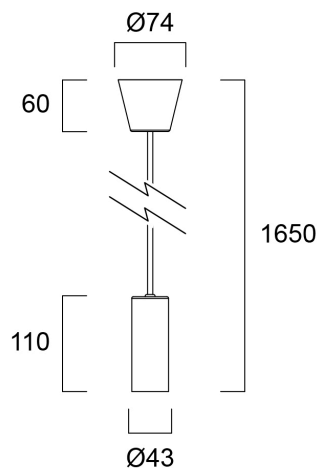

# SYLPENDANT BRASS

Item No: 0044410

**SYLVANIA**

Sleek and compact metal pendant with the E27 socket, designed specifically to enhance the aesthetic of the product. Modern and versatile design. Perfect for Sylvania lampnaire range – ToLEDo™ Mirage, ToLEDo™ Radiance, ToLEDo™ Vintage, ToLEDo™ Retro and ToLEDo™ LifeStyle. Premium fit and finish. Sleek and compact black metal pendant with E27 socket, designed specifically to enhance the aesthetic of the product (only glass and metal visible). Maximum cord length 1450mm. Maximum rated LED lamp wattage = 25W.

### Dimensions (mm)

## Physical data

IP rating	IP20
IK rating	IK02
Nominal Product Height (mm)	1650
Nominal Product Diameter (mm)	74
Weight (kg)	0.3

## Packaging

Product EAN number	5410288444109
Packaging single length / height (cm)	10.5
Packaging single width (cm)	10.5
Packaging single depth (cm)	13.0
DUN14 (inner)	15410288444106
Units per outer package	4
Packaging outer length / height (cm)	23.0
Packaging outer width (cm)	23.0
Packaging outer depth (cm)	16.0