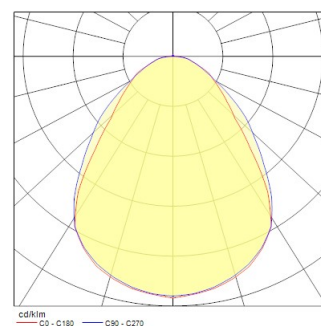

Technical Assets

Dimensions (mm)

Photometrics

Distance [m]	Cone diameter [m]	Beam diameter [m]	Beam diameter [ft]	Illuminance [lx]
0.5	0.97 0.94	0.97 0.94	44.1" 39.9"	8966 1200
1.0	1.94 1.87	1.94 1.87	44.1" 39.9"	1742 260
1.5	2.91 2.81	2.91 2.81	44.1" 39.9"	774 118
2.0	3.88 3.74	3.88 3.74	44.1" 39.9"	435 99
2.5	4.85 4.68	4.85 4.68	44.1" 39.9"	279 83
3.0	5.81 5.62	5.81 5.62	44.1" 39.9"	196 61

Distance [m] Cone diameter [m] Illuminance [lx]
 — C2 - C180 (Half beam angle: 78.9°)
 — C90 - C270 (Half beam angle: 88.2°)

START Panel UGR19 1200x300 3600lm 830

Item No: 0044629

SYLVANIA

General data

Product name	START Panel UGR19 1200x300 3600lm 830
Technology	LED
Cap/Base	N/A
Housing	Steel
Mount	Ceiling recessed mounting, Suspended
Built in presence detector	NONE
General application	Education, Office
Operating temperature range (°C)	-10°C...+45°C
Virtual assistant compatibility	N/A
ETIM Class	EC002892
E-number FI	4279397
Warranty	5 years

Optical data

Fixture luminous flux (lm)	3600
Luminaire efficacy (lm/W)	124
Correlated colour temperature (k)	3000
Light colour	Warm White
CRI (Ra)	80
Colour Variation Initial (SDCM)	SDCM3
Beam Angle (°)	90
Distribution type	Symmetric
Glare control	< 19
Photobiological Risk Group	RG0