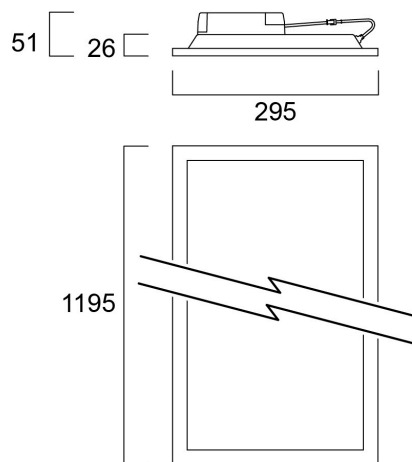

START Panel UGR19 1200x300 3600lm 830

Item No: 0044629

SYLVANIA

STARTTM

LED Panel with backlit technology, ideal for general indoor lighting applications such as breakout areas, offices and meeting rooms. Extruded aluminium frame, passive cooling. Low glaring UGR<19. RG0, 90 degree beam angle , optical system: PS diffuser with Prismatic finish. Light color temperature: 3000K Warm White, total system power: 29W , total fixture output: 3600lm, efficacy: 124 lm/W, Ra80 typical, LED chromacity: 3 step MacAdam ellipse (SDCM3), lifespan: 100,000 hours at 70% of the original output (L70B50), IR/UV free light source without heat radiation, operating voltage: 220-240V / 50-60Hz, low flicker, non dimmable driver, electrical protection: Class II. Degree of Protection: IP40/IP20, suitable for indoor environment only. Nominal size: 1195x295mm, Loop in / loop out wiring, safety cables & quick connector included, 26mm nominal height, White color frame, weight: 1,97Kg.

Technical Assets

Dimensions (mm)

Photometrics

Distance [m]	Cone diameter [m]	Beam diameter [m]	Beam diameter [ft]	Illuminance [lx]
0.5	0.97 0.94	0.97 0.94	44.1" 39.9"	8966 1200
1.0	1.94 1.87	1.94 1.87	44.1" 39.9"	1742 260
1.5	2.91 2.81	2.91 2.81	44.1" 39.9"	774 118
2.0	3.88 3.74	3.88 3.74	44.1" 39.9"	435 99
2.5	4.85 4.68	4.85 4.68	44.1" 39.9"	279 83
3.0	5.81 5.62	5.81 5.62	44.1" 39.9"	196 61

Packaging

Product EAN number	5410288446295
Packaging single length / height (cm)	121.7
Packaging single width (cm)	3.8
Packaging single depth (cm)	36.7
DUN14 (inner)	15410288446292
Units per outer package	4
Packaging outer length / height (cm)	123.7
Packaging outer width (cm)	17.4
Packaging outer depth (cm)	38.5