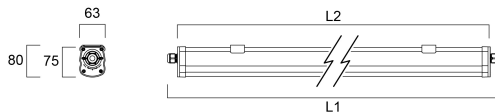

START Waterproof Slim 600 IP65 2400lm 840

Item No: 0046030

SYLVANIA

START Waterproof Slim is a LED integrated polycarbonate housing luminaire with easy to access electrical terminal through bayonet lock end caps and tool-free electrical connection due to push-in terminal. Flexible installation as mounting brackets can be positioned freely on the luminaire. 19W; 2400lm; High efficiency with 126lm/W and 50,000 lifetime. SDCM ≤6; IP65; IK08; Class I; 648mm x 63mm x 75mm

Technical Assets

Dimensions (mm)

	L1	L2
0046030	648	601
0046031	1208	1161
0046032	1489	1442

Photometrics

Distance [m]	Cone diameter [m]	Beam diameter [m]	Illuminance [lx]
0.5	1.27 2.29	0.71 0.90 0.90	293 220 27
1.0	2.54 4.56	1.42 1.80 1.80	673 80 21
1.5	3.81 6.83	2.13 2.70 2.70	299 28 10
2.0	5.08 9.11	2.84 3.60 3.60	165 15 5
2.5	6.35 11.39	3.55 4.50 4.50	105 11 3
3.0	7.62 13.67	4.26 5.40 5.40	75 8 2

Distance [m] Cone diameter [m] Illuminance [lx]
 — C0 - C180 (Half beam angle: 152.6°)
 — C90 - C270 (Half beam angle: 103.6°)

START Waterproof Slim 600 IP65 2400lm 840

Item No: 0046030

SYLVANIA

General data

Lifetime data

Lifespan L70 B50	100000
Lifespan L80 B20	100000
Lifespan L90 B50	54500
Lifespan L90 B20	49500
Lifespan L90 B10	47000

Physical data

IP rating	IP65
IK rating	IK08
Nominal Product Length (mm)	648
Nominal Product Width (mm)	63
Nominal Product Height (mm)	75
Weight (kg)	0.75