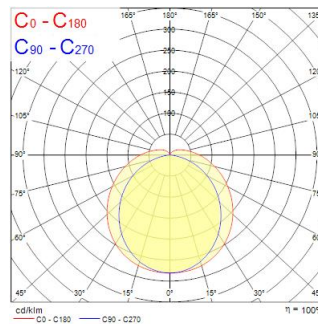

Technical Assets

Dimensions (mm)

	L1	L2
0046030	648	601
0046031	1208	1161
0046032	1489	1442

Photometrics

Distance [m]	Cone diameter [m]	Beam diameter [m]	Illuminance [lx]
0.5	1.27 2.29	0.71 0.90 0.90	293 220 27
1.0	2.54 4.56	1.42 1.80 1.80	673 80 21
1.5	3.81 6.83	2.13 2.70 2.70	299 28 10
2.0	5.08 9.11	2.84 3.60 3.60	165 15 5
2.5	6.35 11.39	3.55 4.50 4.50	105 11 3
3.0	7.62 13.67	4.26 5.40 5.40	75 8 2

Distance [m] Cone diameter [m] Illuminance [lx]
 — C0 - C180 (Half beam angle: 152.6°)
 — C90 - C270 (Half beam angle: 103.6°)

START Waterproof Slim 600 IP65 2400lm 840

Item No: 0046030

SYLVANIA

General data

Optical data

Fixture luminous flux (lm)	2400
Luminaire efficacy (lm/W)	126
Correlated colour temperature (k)	4000
CRI (Ra)	80
Glare control	< 26
Photobiological Risk Group	RG0

Electrical data

Total power consumption (W)	19
Lamp power factor	0.92
THD (at 230 V, 50 Hz, full load, at 100% dimming level) ≤ xx.x %	25
Electrical protection	Class I
Drive current (mA)	290
Inrush Current (A)	10.2
Inrush Duration (µs)	22
Nominal Frequency (Hz)	50/60Hz
LED Flickering Rate	Medium (21% - 40%)
Max. products per 10A C Breaker	45
Max. products per 13A C Breaker	60
Max. products per 16A C Breaker	80
Max. products per 20A C Breaker	90
Max. products per 10A B Breaker	38
Max. products per 13A B Breaker	50
Max. products per 16A B Breaker	60
Max. products per 20A B Breaker	70