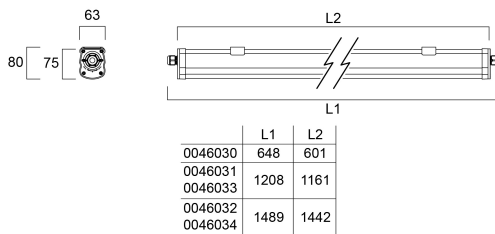

START Waterproof Slim 1200 IP65 2400lm 840

Item No: 0046033

SYLVANIA

STARTTM

START Waterproof Slim is a LED integrated polycarbonate housing luminaire with easy to access electrical terminal through bayonet lock end caps and tool-free electrical connection due to push-in terminal. Flexible installation as mounting brackets can be positioned freely on the luminaire. 19W; 2400lm; High efficiency with 126lm/W and 50,000 lifetime. SDCM ≤6; IP65; IK08; Class I; 1208mm x 63mm x 75mm

Technical Assets

Dimensions (mm)

Photometrics

Distance [m]	Cone diameter [m]	Beam angle [°]	Beam diameter [m]	Illuminance [lx]
0.5	1.28 2.01	50° 52.1° 53.8°	238 325 431	
1.0	2.57 4.03	50° 52.1° 53.8°	95 128 164	
1.5	3.85 6.04	50° 52.1° 53.8°	31 41 54	
2.0	5.14 8.06	50° 52.1° 53.8°	14 18 24	
2.5	6.42 10.07	50° 52.1° 53.8°	8 10 13	
3.0	7.71 12.09	50° 52.1° 53.8°	5 6 8	

Distance [m] Cone diameter [m] Illuminance [lx]
 — C0 - C180 (Half beam angle: 127.2°)
 — C90 - C270 (Half beam angle: 104.2°)

START Waterproof Slim 1200 IP65 2400lm 840

Item No: 0046033

SYLVANIA

General data

Lifetime data

Lifespan L70 B50	100000
Lifespan L80 B20	100000
Lifespan L90 B50	54500
Lifespan L90 B20	49500
Lifespan L90 B10	47000

Physical data

IP rating	IP65
IK rating	IK08
Nominal Product Length (mm)	1208
Nominal Product Width (mm)	63
Nominal Product Height (mm)	75
Weight (kg)	1.21