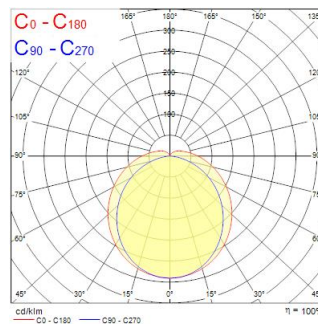

Technical Assets

Dimensions (mm)

Photometrics

Distance [m]	Cone diameter [m]	Beam angle [°]	Beam diameter [m]	Illuminance [lx]
0.5	1.28 2.01	50° 52.1° 53.8°	238 325 431	
1.0	2.57 4.03	50° 52.1° 53.8°	95 128 164	
1.5	3.85 6.04	50° 52.1° 53.8°	31 41 54	
2.0	5.14 8.06	50° 52.1° 53.8°	14 18 24	
2.5	6.42 10.07	50° 52.1° 53.8°	8 10 13	
3.0	7.71 12.09	50° 52.1° 53.8°	5 6 8	

Distance [m] Cone diameter [m] Illuminance [lx]
 — C0 - C180 (Half beam angle: 127.2°)
 — C90 - C270 (Half beam angle: 104.2°)

START Waterproof Slim 1200 IP65 2400lm 840

Item No: 0046033

SYLVANIA

General data

Optical data

Fixture luminous flux (lm)	2400
Luminaire efficacy (lm/W)	126
Correlated colour temperature (k)	4000
CRI (Ra)	80
Glare control	< 24
Photobiological Risk Group	RG0

Electrical data

Total power consumption (W)	19
Lamp power factor	0.92
THD (at 230 V, 50 Hz, full load, at 100% dimming level) ≤ xx.x %	25
Electrical protection	Class I
Drive current (mA)	290
Inrush Current (A)	10.6
Inrush Duration (µs)	22
Nominal Frequency (Hz)	50/60Hz
LED Flickering Rate	Medium (21% - 40%)
Max. products per 10A C Breaker	45
Max. products per 13A C Breaker	60
Max. products per 16A C Breaker	80
Max. products per 20A C Breaker	90
Max. products per 10A B Breaker	38
Max. products per 13A B Breaker	50
Max. products per 16A B Breaker	60
Max. products per 20A B Breaker	70