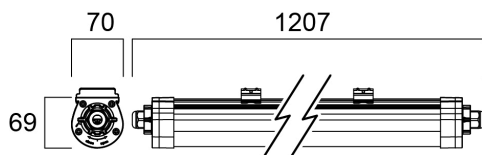

Technical Assets

Dimensions (mm)