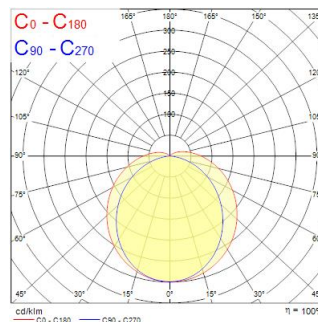

Photometrics

Distance [m]	Cone diameter [m]	Beam diameter [m]	Beam diameter [ft]	Illuminance [lx]
0.5	1.22 2.14	0.17 0.30	0.56 1.01	2903 1513
1.0	2.44 4.28	0.34 0.60	1.11 2.00	748 398
1.5	3.67 6.43	0.51 0.90	1.67 3.00	333 142
2.0	4.88 8.56	0.68 1.20	2.23 4.00	191 84
2.5	6.11 10.72	0.85 1.50	2.79 5.00	120 54
3.0	7.33 12.87	1.02 1.80	3.35 6.00	83 37