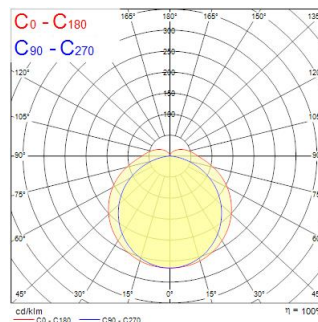

Photometrics

Distance [m]	Cone diameter [m]	Beam angle [°]	Beam diameter [m]	Beam diameter [ft]	Illuminance [lx]
0.5	1.43 2.46	100° 135°	240 230	78.7 74.3	86 86
1.0	2.87 4.90	100° 135°	480 460	157 141	43 43
1.5	4.30 7.35	100° 135°	720 700	235 215	29 29
2.0	5.73 9.80	100° 135°	960 930	313 287	22 22
2.5	7.17 12.25	100° 135°	1200 1160	391 359	16 16
3.0	8.60 14.70	100° 135°	1440 1390	469 431	11 11