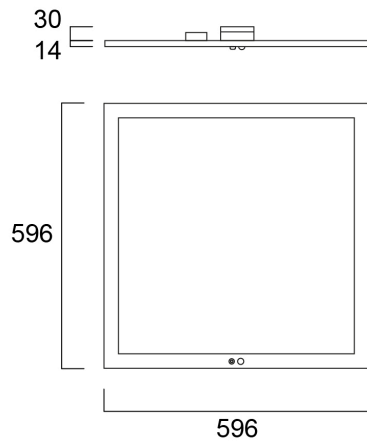

START Panel Flat UGR19 600x600 830 SSH

Item No: 0047039

SYLVANIA

Edge lit LED flat panel. SYLSMART Connected Building - Fully wireless, adaptive, dynamic smart system. 32 W, Warm White, 3000 K, 3325 lumens, 104 lm/W, 50000 hours lifetime (L70), PMMA opal diffuser, aluminium frame, steel body, electronic driver. (HxWxD) 50 x 596 x 596 mm

Technical Assets

Dimensions (mm)

Photometrics

Distance [m]	Cone diameter [m]	Beam diameter [m]	Illuminance [lx]
0.5	1.11	0.77	5329
1.0	2.23	1.54	1327
1.5	3.34	2.31	590
2.0	4.46	3.08	332
2.5	5.57	3.85	212
3.0	6.69	4.62	147

START Panel Flat UGR19 600x600 830 SSH

Item No: 0047039

SYLVANIA

Physical data

Housing colour	White
IP rating	IP40/20
IK rating	IK06
Diffuser finish	Prismatic
Diffuser material	PMMA Acrylic
Nominal Product Length (mm)	596
Nominal Product Width (mm)	596
Nominal Product Height (mm)	50
Weight (kg)	4.4
Recessed Depth (mm)	50

Packaging

Product EAN number	5410288470399
Packaging single length / height (cm)	70.0
Packaging single width (cm)	65.0
Packaging single depth (cm)	50.0
DUN14 (inner)	05410288470399
Units per outer package	1
Packaging outer length / height (cm)	70.0
Packaging outer width (cm)	65.0
Packaging outer depth (cm)	50.0