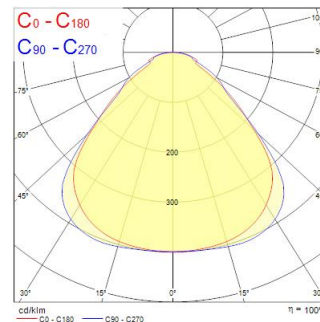

Technical Assets

Dimensions (mm)

Photometrics

Distance [m]	Cone diameter [m]	Beam diameter [m]	Illuminance [lx]
0.5	1.11	0.77	5329
1.0	2.23	1.54	1327
1.5	3.34	2.31	590
2.0	4.46	3.08	332
2.5	5.57	3.85	212
3.0	6.69	4.62	147

Distance [m] Cone diameter [m] Illuminance [lx]
C0 - C180 (Half beam angle: 96.2°)

START Panel Flat UGR19 600x600 830 SSH

Item No: 0047039

SYLVANIA

General data

Product name	START Panel Flat UGR19 600x600 830 SSH
Technology	LED
Housing	Steel
Mount	Ceiling recessed mounting, Ceiling surface mounting, Suspended
Environment	Interior
General application	Education, Office
Operating temperature range (°C)	-20°C...+0°C
Performance ambient temperature Tq (°C)	25
ETIM Class	EC002892
Warranty	5 years

Optical data

Fixture luminous flux (lm)	3325
Luminaire efficacy (lm/W)	103.9
LOR (%)	100
Correlated colour temperature (k)	3000
Light colour	Warm White
CRI (Ra)	80
Colour Variation Initial (SDCM)	SDCM3
Beam Angle (°)	90
Glare control	< 19
Photobiological Risk Group	RG0

START Panel Flat UGR19 600x600 830 SSH

Item No: 0047039

SYLVANIA

Physical data

Housing colour	White
IP rating	IP40/20
IK rating	IK06
Diffuser finish	Prismatic
Diffuser material	PMMA Acrylic
Nominal Product Length (mm)	596
Nominal Product Width (mm)	596
Nominal Product Height (mm)	50
Weight (kg)	4.4
Recessed Depth (mm)	50