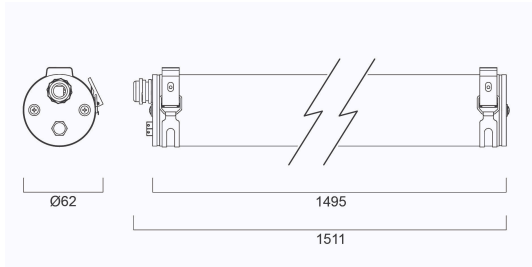

# START Waterproof Tubular 1500 IP66 6300lm 830 PC

Item No: 0047151

**SYLVANIA**

START Waterproof Tubular is an aesthetically attractive integrated LED fixture. Easy to install with 304 stainless steel fixing brackets for ceiling mounting. Polycarbonate housing; 3000K; 50W; 6250lm; High efficiency with 125lm/W and lumen maintenance L80:B50 of 54,000 hours lifetime. IP66; IK10; Class I; 1495mm x 70mm. Can be suspended with additional accessory (SKU 0046035).

### Dimensions (mm)

## Physical data

IP rating	IP66
IK rating	IK10
Nominal Product Length (mm)	1495
Nominal Product Width (mm)	70
Nominal Product Height (mm)	70
Weight (kg)	3.1

## Packaging

Product EAN number	5410288471518
Packaging single length / height (cm)	163.5
Packaging single width (cm)	10.5
Packaging single depth (cm)	10.5
DUN14 (inner)	15410288471515
Units per outer package	2
Packaging outer length / height (cm)	165.0
Packaging outer width (cm)	23.0
Packaging outer depth (cm)	23.0