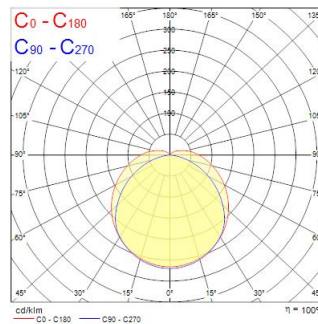

Photometrics

Distance [m]	Cone diameter [m]	Beam diameter [m]	Beam diameter [m]	Illuminance [lx]
0.5	1.41 2.25	Ø171	Ø190	6974 690
1.0	2.81 4.48	Ø342	Ø380	1888 188
1.5	4.22 6.74	Ø513	Ø570	742 72
2.0	5.63 8.96	Ø684	Ø760	417 41
2.5	7.04 11.23	Ø855	Ø950	267 26
3.0	8.44 13.43	Ø1026	Ø1140	188 18

Distance [m]   Cone diameter [m]   Illuminance [lx]
— C0 - C180 (Half beam angle: 152.2°)
— C90 - C270 (Half beam angle: 109.2°)