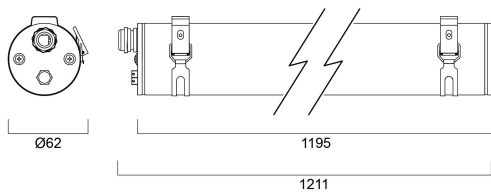

### Dimensions (mm)

## Physical data

Housing colour	White
IP rating	IP66
IK rating	IK10
Nominal Product Length (mm)	1190
Nominal Product Diameter (mm)	62
Weight (kg)	1.24

## Packaging

Product EAN number	5410288471570
Packaging single length / height (cm)	127.5
Packaging single width (cm)	7.7
Packaging single depth (cm)	7.7
DUN14 (inner)	15410288471577
Units per outer package	6
Packaging outer length / height (cm)	130.0
Packaging outer width (cm)	25.1
Packaging outer depth (cm)	17.8