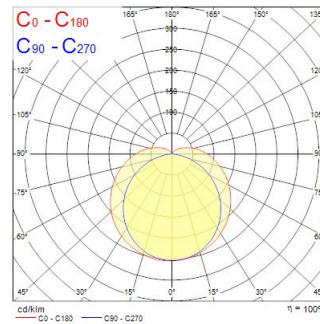

Photometrics