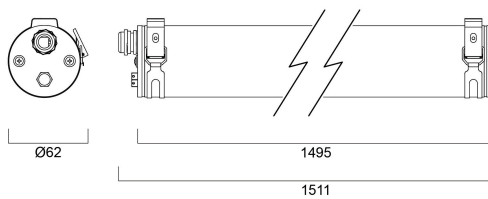

Technical Assets

Dimensions (mm)

Photometrics

START Waterproof Tubular 1500 IP66 6000lm 830 PC

Item No: 0047158

SYLVANIA

General data

Product name	START Waterproof Tubular 1500 IP66 6000lm 830 PC
Technology	LED
Cap/Base	N/A
Housing	PC Polycarbonate, Polyester
Built in presence detector	NONE
General application	Logistics & Industry
Operating temperature range (°C)	-25°C...+50°C
Virtual assistant compatibility	N/A
ETIM Class	EC000109
E-number FI	4357129
Warranty	5 years

Optical data

Fixture luminous flux (lm)	5500
Luminaire efficacy (lm/W)	110
Correlated colour temperature (k)	3000
Light colour	Warm White
CRI (Ra)	80
Beam Angle (°)	120
Photobiological Risk Group	RG1

Electrical data

Lifetime data

Lifespan L70 B50	68000
Lifespan L80 B50	50000
Lifespan L80 B20	42800

START Waterproof Tubular 1500 IP66 6000lm 830 PC

Item No: 0047158

SYLVANIA

Physical data

Housing colour	White
IP rating	IP66
IK rating	IK10
Nominal Product Length (mm)	1495
Nominal Product Diameter (mm)	62
Weight (kg)	1.55

Packaging

Product EAN number	5410288471587
Packaging single length / height (cm)	158.5
Packaging single width (cm)	7.7
Packaging single depth (cm)	7.7
DUN14 (inner)	15410288471584
Units per outer package	4
Packaging outer length / height (cm)	160.0
Packaging outer width (cm)	17.1
Packaging outer depth (cm)	17.8