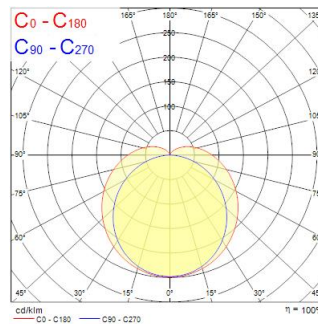

### Dimensions (mm)

### Photometrics

Distance [m]	Cone diameter [m]	Beam diameter [m]	Beam diameter [m]	Illuminance [lx]
0.5	1.48 3.33	Ø171	Ø190	4273 400
1.0	2.95 6.67	Ø342	Ø380	1144 101
1.5	4.43 10.00	Ø513	Ø570	509 46
2.0	5.91 13.33	Ø684	Ø760	286 25
2.5	7.38 16.67	Ø855	Ø950	183 16
3.0	8.86 20.00	Ø1026	Ø1140	127 11

Distance [m]    Cone diameter [m]    Illuminance [lx]  
 — C0 - C180 (Half beam angle: 145.8°)  
 — C90 - C270 (Half beam angle: 111.8°)