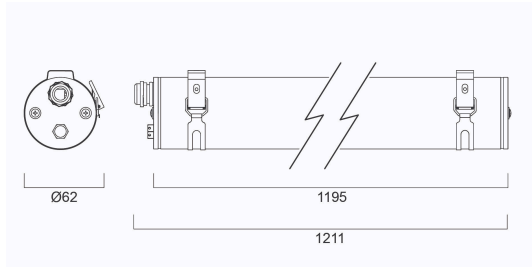

# START Waterproof Tubular 1200 IP66 4600lm 840 PE

Item No: 0047182

**SYLVANIA**

START Waterproof Tubular is an aesthetically attractive integrated LED fixture. Easy to install with 304 stainless steel fixing brackets for ceiling mounting. Polyethylene housing; 4000K; 35W; 4600lm; High efficiency with 131lm/W and lumen maintenance L80:B50 of 54,000 hours lifetime. IP66; IK08; Class I; 1195mm x 70mm. Can be suspended with additional accessory (SKU 0046035).

### Dimensions (mm)

## Physical data

IP rating	IP66
IK rating	IK08
Nominal Product Length (mm)	1195
Nominal Product Width (mm)	70
Nominal Product Height (mm)	70
Weight (kg)	2.5

## Packaging

Product EAN number	5410288471822
Packaging single length / height (cm)	133.5
Packaging single width (cm)	10.5
Packaging single depth (cm)	10.5
DUN14 (inner)	15410288471829
Units per outer package	2
Packaging outer length / height (cm)	135.0
Packaging outer width (cm)	23.0
Packaging outer depth (cm)	23.0