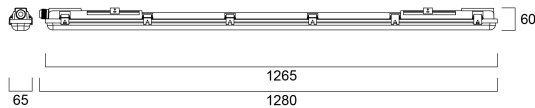

START WATERPROOF 1200 HOUSING 1X

Item No: 0047193

SYLVANIA

STARTTM

• Luminaire, polycarbonate housing • Single version, 1200mm • Protection type IP65 • Luminous flux and light colour vary depending on LED tubes used • To be used with T8 LED tubes • Easy to install with stainless steel fixing brackets included for ceiling mounting • Ideal for any industrial facilities, garages, car parks, workshops.

Technical Assets

Dimensions (mm)

Photometrics

START WATERPROOF 1200 HOUSING 1X

Item No: 0047193

SYLVANIA

General data

Product name	START WATERPROOF 1200 HOUSING 1X
Technology	Light Source Not Integrated
Cap/Base	G13
Housing	PC Polycarbonate
Mount	Wall surface mounted
Built in presence detector	NONE
General application	Logistics & Industry
Operating temperature range (°C)	-20°C...+40°C
Virtual assistant compatibility	N/A
ETIM Class	EC002892
E-number FI	4357155
Warranty	5 years

Lifetime data

Lifespan L70 B50	25000
------------------	-------

Physical data

Housing colour	Grey
IP rating	IP65
IK rating	IK08
Diffuser finish	Transparent
Diffuser material	PC Polycarbonate
Nominal Product Length (mm)	1280
Nominal Product Width (mm)	65
Nominal Product Height (mm)	60
Weight (kg)	0.7