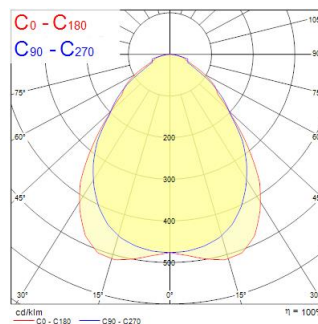

START Panel Flat UGR19 600x600 3500Lm 830

Item No: 0047226

SYLVANIA

Edge lit LED flat panel with low glare (UGR<19). Low Flicker, 35 W, Warm White, 3000 K, 3500 lumens, 100 lm/W, Average lifespan: 120.000Hrs, prismatic diffuser, aluminium frame, steel body, electronic non dimmable driver. (HxWxD) 9.5 x 595 x 595 mm

Technical Assets

Dimensions (mm)

Photometrics

| | | | |
|-----|--------------|--------------------------------|-------------------|
| 0.5 | 0.52 0.91 | 807 E(C90) 42° E(C0) 42° | 899 133 148 |
| 1.0 | 1.83 1.81 | 807 E(C90) 42° E(C0) 42° | 167 31 381 |
| 1.5 | 2.75 2.72 | 807 E(C90) 42° E(C0) 42° | 73 147 181 |
| 2.0 | 3.67 3.65 | 807 E(C90) 42° E(C0) 42° | 41 83 90 |
| 2.5 | 4.58 4.53 | 807 E(C90) 42° E(C0) 42° | 28 56 60 |
| 3.0 | 5.50 5.44 | 807 E(C90) 42° E(C0) 42° | 18 36 40 |

Distance [m] Cone diameter [m] Illuminance [lx]

— C0 - C180 (Half beam angle: 84.0°)
— C90 - C270 (Half beam angle: 65.0°)

START Panel Flat UGR19 600x600 3500Lm 830

Item No: 0047226

SYLVANIA

General data

| | |
|---|---|
| Product name | START Panel Flat UGR19 600x600 3500Lm 830 |
| Technology | LED |
| Housing | Aluminium |
| Mount | Ceiling recessed mounting, Ceiling surface mounting, Suspended |
| Environment | Interior |
| General application | Education, Office |
| Operating temperature range (°C) | -20°C...+40°C |
| Performance ambient temperature Tq (°C) | 25 |
| ETIM Class | EC002892 |
| E-number FI | 4276947 |
| Warranty | 5 years |

Optical data

| | |
|-----------------------------------|------------|
| Fixture luminous flux (lm) | 3,500 |
| Luminaire efficacy (lm/W) | 100 |
| Correlated colour temperature (k) | 3000 |
| Light colour | Warm White |
| CRI (Ra) | 80 |
| Colour Variation Initial (SDCM) | SDCM5 |
| Beam Angle (°) | 90 |
| Distribution type | Symmetric |
| Glare control | < 19 |
| Photobiological Risk Group | RG0 |