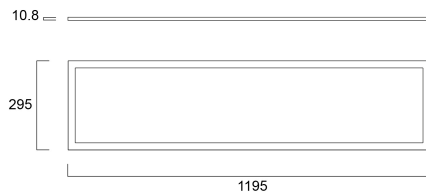

START Panel Flat UGR19 1200x300 3500Lm 840

Item No: 0047233

SYLVANIA

Edge lit LED flat panel with low glare (UGR<19). Low Flicker, 35 W, Neutral White, 4000 K, 3500 lumens, 100 lm/W, Average lifespan: 120.000Hrs, prismatic diffuser, aluminium frame, steel body, electronic non dimmable driver. (HxWxD) 10.8 x 1195 x 295 mm

Technical Assets

Dimensions (mm)

Photometrics

0.5	0.94 0.78	807 E(C90) 43.2° E(C0) 37.9°	737 1496 1503
1.0	1.88 1.56	807 E(C90) 43.2° E(C0) 37.9°	1834 374 481
1.5	2.82 2.34	807 E(C90) 43.2° E(C0) 37.9°	815 198 251
2.0	3.76 3.11	807 E(C90) 43.2° E(C0) 37.9°	469 95 123
2.5	4.70 3.89	807 E(C90) 43.2° E(C0) 37.9°	290 60 77
3.0	5.63 4.67	807 E(C90) 43.2° E(C0) 37.9°	204 44 55

Distance [m] Cone diameter [m] Illuminance [lx]

— C0 - C180 (Half beam angle: 75.9°)
— C90 - C270 (Half beam angle: 66.4°)

START Panel Flat UGR19 1200x300 3500Lm 840

Item No: 0047233

SYLVANIA

General data

Product name	START Panel Flat UGR19 1200x300 3500Lm 840
Technology	LED
Housing	Aluminium
Mount	Ceiling recessed mounting, Ceiling surface mounting, Suspended
Environment	Interior
General application	Education, Office
Operating temperature range (°C)	-20°C...+40°C
Performance ambient temperature Tq (°C)	25
ETIM Class	EC002892
E-number FI	4276954
Warranty	5 years

Lifetime data

Lifespan L70 B50	120000
------------------	--------

Physical data

Housing colour	RAL 9003 - Signal white
IP rating	IP40/20
IK rating	IK03
Diffuser finish	Prismatic
Nominal Product Length (mm)	1195
Nominal Product Width (mm)	295
Nominal Product Height (mm)	10.8
Weight (kg)	2.801
Recessed Depth (mm)	39