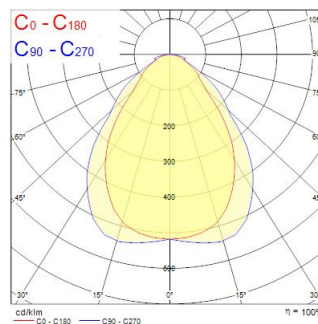

Technical Assets

Dimensions (mm)

Photometrics

0.5	0.94 0.78	807 E(C90) 43.2° E(C0) 37.9°	737 1496 1503
1.0	1.88 1.56	807 E(C90) 43.2° E(C0) 37.9°	1834 374 481
1.5	2.82 2.34	807 E(C90) 43.2° E(C0) 37.9°	815 198 251
2.0	3.76 3.11	807 E(C90) 43.2° E(C0) 37.9°	469 95 123
2.5	4.70 3.89	807 E(C90) 43.2° E(C0) 37.9°	290 60 77
3.0	5.63 4.67	807 E(C90) 43.2° E(C0) 37.9°	204 44 55

Distance [m] Cone diameter [m] Illuminance [lx]

— C0 - C180 (Half beam angle: 75.9°)
— C90 - C270 (Half beam angle: 66.4°)

START Panel Flat UGR19 1200x300 3500Lm 840

Item No: 0047233

SYLVANIA

General data

Product name	START Panel Flat UGR19 1200x300 3500Lm 840
Technology	LED
Housing	Aluminium
Mount	Ceiling recessed mounting, Ceiling surface mounting, Suspended
Environment	Interior
General application	Education, Office
Operating temperature range (°C)	-20°C...+40°C
Performance ambient temperature Tq (°C)	25
ETIM Class	EC002892
E-number FI	4276954
Warranty	5 years

Optical data

Fixture luminous flux (lm)	3,550
Luminaire efficacy (lm/W)	101
Correlated colour temperature (k)	4000
Light colour	Neutral White
CRI (Ra)	80
Colour Variation Initial (SDCM)	SDCM5
Beam Angle (°)	90
Distribution type	Symmetric
Glare control	< 19
Photobiological Risk Group	RG0

Lifetime data

Lifespan L70 B50	120000
------------------	--------

Physical data

Housing colour	RAL 9003 - Signal white
IP rating	IP40/20
IK rating	IK03
Diffuser finish	Prismatic
Nominal Product Length (mm)	1195
Nominal Product Width (mm)	295
Nominal Product Height (mm)	10.8
Weight (kg)	2.801
Recessed Depth (mm)	39