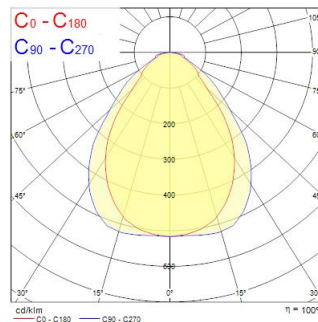

START Panel Flat UGR19 1200x600 5500Lm 840

Item No: 0047235

SYLVANIA

Edge lit LED flat panel with low glare (UGR<19). Low Flicker, 55 W, Neutral White, 4000 K, 5500 lumens, 100 lm/W, Average lifespan: 120.000Hrs, prismatic diffuser, aluminium frame, steel body, electronic non dimmable driver. (HxWxD) 10.8 x 1195 x 595 mm

Technical Assets

Dimensions (mm)

Photometrics

| | | | |
|-----|--------------|--|--------------------|
| 0.5 | 0.97 0.79 | 1130 E171 E1C90 44.2° E1C00 38.3° | 2117 2142 |
| 1.0 | 1.94 1.58 | 567 E171 E1C90 44.2° E1C00 38.3° | 2837 529 688 |
| 1.5 | 2.92 2.37 | 1238 E171 E1C90 44.2° E1C00 38.3° | 1238 228 324 |
| 2.0 | 3.89 3.16 | 707 E171 E1C90 44.2° E1C00 38.3° | 707 132 171 |
| 2.5 | 4.86 3.95 | 483 E171 E1C90 44.2° E1C00 38.3° | 483 88 110 |
| 3.0 | 5.83 4.74 | 314 E171 E1C90 44.2° E1C00 38.3° | 314 59 78 |

Distance [m] Cone diameter [m] Illuminance [lx]

— C0 - C180 (Half beam angle: 76.9°)
— C90 - C270 (Half beam angle: 66.4°)

START Panel Flat UGR19 1200x600 5500Lm 840

Item No: 0047235

SYLVANIA

General data

| | |
|---|---|
| Product name | START Panel Flat UGR19 1200x600 5500Lm 840 |
| Technology | LED |
| Housing | Aluminium |
| Mount | Ceiling recessed mounting, Ceiling surface mounting, Suspended |
| Environment | Interior |
| General application | Education, Office |
| Operating temperature range (°C) | -20°C...+40°C |
| Performance ambient temperature Tq (°C) | 25 |
| ETIM Class | EC002892 |
| E-number FI | 4276956 |
| Warranty | 5 years |

Optical data

| | |
|-----------------------------------|---------------|
| Fixture luminous flux (lm) | 5,500 |
| Luminaire efficacy (lm/W) | 100 |
| Correlated colour temperature (k) | 4000 |
| Light colour | Neutral White |
| CRI (Ra) | 80 |
| Colour Variation Initial (SDCM) | SDCM5 |
| Beam Angle (°) | 90 |
| Distribution type | Symmetric |
| Glare control | < 19 |
| Photobiological Risk Group | RG0 |