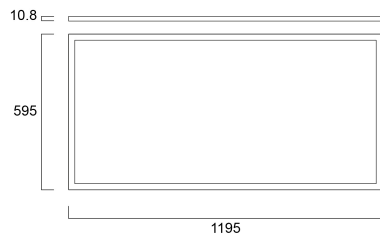

START Panel Flat UGR19 1200x600 5500Lm 840

Item No: 0047235

SYLVANIA

Edge lit LED flat panel with low glare (UGR<19). Low Flicker, 55 W, Neutral White, 4000 K, 5500 lumens, 100 lm/W, Average lifespan: 120.000Hrs, prismatic diffuser, aluminium frame, steel body, electronic non dimmable driver. (HxWxD) 10.8 x 1195 x 595 mm

Technical Assets

Dimensions (mm)

Photometrics

| | | | |
|-----|--------------|--|--------------------|
| 0.5 | 0.97 0.79 | 1130 E171 E1C90 44.2° E1C00 38.3° | 2117 2142 |
| 1.0 | 1.94 1.58 | 567 E171 E1C90 44.2° E1C00 38.3° | 2837 529 688 |
| 1.5 | 2.92 2.37 | 1238 E171 E1C90 44.2° E1C00 38.3° | 1238 228 324 |
| 2.0 | 3.89 3.16 | 707 E171 E1C90 44.2° E1C00 38.3° | 707 132 171 |
| 2.5 | 4.86 3.95 | 483 E171 E1C90 44.2° E1C00 38.3° | 483 88 110 |
| 3.0 | 5.83 4.74 | 314 E171 E1C90 44.2° E1C00 38.3° | 314 59 78 |

Distance [m] Cone diameter [m] Illuminance [lx]

— C0 - C180 (Half beam angle: 76.9°)
— C90 - C270 (Half beam angle: 66.4°)

START Panel Flat UGR19 1200x600 5500Lm 840

Item No: 0047235

SYLVANIA

General data

| | |
|---|---|
| Product name | START Panel Flat UGR19 1200x600 5500Lm 840 |
| Technology | LED |
| Housing | Aluminium |
| Mount | Ceiling recessed mounting, Ceiling surface mounting, Suspended |
| Environment | Interior |
| General application | Education, Office |
| Operating temperature range (°C) | -20°C...+40°C |
| Performance ambient temperature Tq (°C) | 25 |
| ETIM Class | EC002892 |
| E-number FI | 4276956 |
| Warranty | 5 years |

Lifetime data

| | |
|------------------|--------|
| Lifespan L70 B50 | 120000 |
|------------------|--------|

Physical data

| | |
|-----------------------------|-------------------------|
| Housing colour | RAL 9003 - Signal white |
| IP rating | IP40/20 |
| IK rating | IK03 |
| Diffuser finish | Prismatic |
| Nominal Product Length (mm) | 1195 |
| Nominal Product Width (mm) | 595 |
| Nominal Product Height (mm) | 10.8 |
| Weight (kg) | 2.861 |
| Recessed Depth (mm) | 39 |