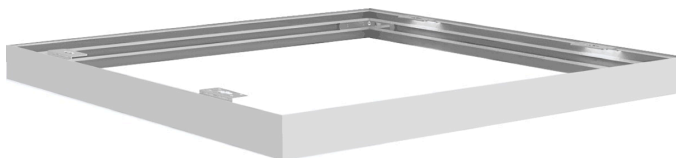

START Panel Flat 600x600 Surface Mounting Kit G2

Item No: 0047265

SYLVANIA

Surface Mounting Kit for START Panel Flat range. RAL9003. Height of 50 mm.

Technical Assets

Dimensions (mm)

Photometrics

General data

Product name	START Panel Flat 600x600 Surface Mounting Kit G2
Technology	Accessory
Accessory type	Mounting
Environment	Interior
General application	Education, Hospitality, Office, Retail
ETIM Class	EC002557
E-number FI	4278062
Warranty	5 years

Physical data

Housing colour	RAL 9003 - Signal white
Nominal Product Length (mm)	601
Nominal Product Width (mm)	601
Nominal Product Height (mm)	50
Weight (kg)	0.845

START Panel Flat 600x600 Surface Mounting Kit G2