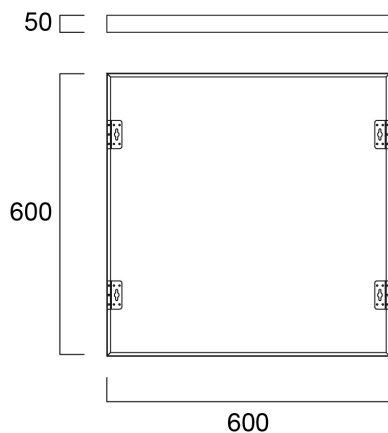

START Panel Flat 600x600 Surface Mounting Kit G2

Item No: 0047265

SYLVANIA

Surface Mounting Kit for START Panel Flat range. RAL9003. Height of 50 mm.

Technical Assets

Dimensions (mm)

Photometrics

General data

Product name	START Panel Flat 600x600 Surface Mounting Kit G2
Technology	Accessory
Accessory type	Mounting
Environment	Interior
General application	Education, Hospitality, Office, Retail
ETIM Class	EC002557
E-number FI	4278062
Warranty	5 years

Physical data

Housing colour	RAL 9003 - Signal white
Nominal Product Length (mm)	601
Nominal Product Width (mm)	601
Nominal Product Height (mm)	50
Weight (kg)	0.845

START Panel Flat 600x600 Surface Mounting Kit G2

Item No: 0047265

Packaging

Product EAN number	5410288472652
Packaging single length / height (cm)	8.0
Packaging single width (cm)	6.0
Packaging single depth (cm)	62.0
DUN14 (inner)	15410288472659
Units per outer package	6
Packaging outer length / height (cm)	63.5
Packaging outer width (cm)	20.5
Packaging outer depth (cm)	18.5