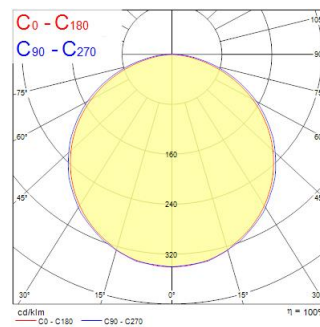

# START eco Panel Flat 600x600 3000Lm 830

Item No: 0047400

**SYLVANIA**

Edge lit LED flat panel low output. 40 W, Warm white, 3000 K, 3000 lumens, 75 lm/W, 30000 hours lifetime (L70), PMMA opal diffuser, aluminium frame, steel body, electronic non dimmable driver. (HxWxD) 10.5 x 595 x 595 mm

### Dimensions (mm)

### Photometrics

Distance [m]	Cone diameter [m]	Illuminance [lx]
0.5	1.60 1.53	424 325
1.0	3.20 3.06	106 81
1.5	4.80 4.58	45.4 34
2.0	6.40 6.11	23.5 19
2.5	8.00 7.64	14.5 11
3.0	9.60 9.17	9.7 8

Distance [m]    Cone diameter [m]    Illuminance [lx]  
 — C0 - C180 (Half beam angle: 113.0°)  
 — C90 - C270 (Half beam angle: 116.0°)