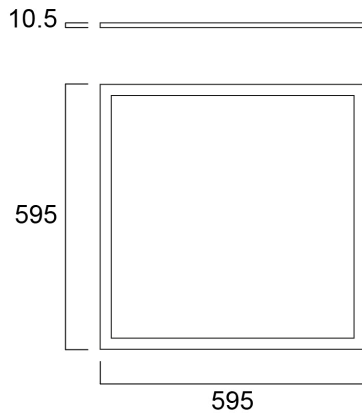

# START eco Panel Flat 600x600 3000Lm 830

Item No: 0047400

**SYLVANIA**

Edge lit LED flat panel low output. 40 W, Warm white, 3000 K, 3000 lumens, 75 lm/W, 30000 hours lifetime (L70), PMMA opal diffuser, aluminium frame, steel body, electronic non dimmable driver. (HxWxD) 10.5 x 595 x 595 mm

### Dimensions (mm)

## Physical data

Housing colour	White
IP rating	IP40/20
IK rating	IK03
Diffuser finish	Opal
Diffuser material	PMMA Acrylic
Reflector finish	Other
Nominal Product Length (mm)	595
Nominal Product Width (mm)	595
Nominal Product Height (mm)	10.5
Weight (kg)	2.8
Recessed Depth (mm)	100

## Packaging

Product EAN number	5410288474007
Packaging single length / height (cm)	68.0
Packaging single width (cm)	62.5
Packaging single depth (cm)	3.8
DUN14 (inner)	15410288474004
Units per outer package	52
Packaging outer length / height (cm)	133.0
Packaging outer width (cm)	73.5
Packaging outer depth (cm)	108.0