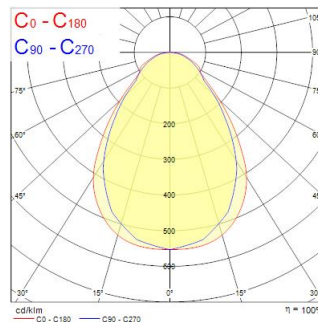

Technical Assets

Dimensions (mm)

Photometrics

0.5	0.76 0.66	E171 E150 E100	790 1911 1997
1.0	1.52 1.69	E171 E150 E100	1887 476 454
1.5	2.29 2.54	E171 E150 E100	843 212 199
2.0	3.05 3.36	E171 E150 E100	474 119 106
2.5	3.81 4.23	E171 E150 E100	304 76 68
3.0	4.57 5.07	E171 E150 E100	211 53 47

Distance [m] Cone diameter [m] Illuminance [lx]

— C0 - C180 (Half beam angle: 90.4°)
— C90 - C270 (Half beam angle: 74.6°)

START FLAT PANEL UGR19 600 4000K G2

Item No: 0047430

SYLVANIA

General data

Product name	START FLAT PANEL UGR19 600 4000K G2
Technology	LED
Housing	Aluminium
Mount	Ceiling recessed mounting
Environment	Interior
General application	Education, Office
Operating temperature range (°C)	-10°C...+40°C
Performance ambient temperature Tq (°C)	25
ETIM Class	EC002892
E-number FI	4274151
Warranty	5 years

Optical data

Fixture luminous flux (lm)	3400
Luminaire efficacy (lm/W)	103
Correlated colour temperature (k)	4000
Light colour	Neutral White
CRI (Ra)	80
Colour Variation Initial (SDCM)	SDCM3
Beam Angle (°)	90
Glare control	< 19
Photobiological Risk Group	RG0

Lifetime data

Lifespan L70 B50	50000
------------------	-------

Physical data

Housing colour	White
IP rating	IP40/20
IK rating	IK03
Diffuser finish	Prismatic
Diffuser material	PMMA Acrylic
Nominal Product Length (mm)	595
Nominal Product Width (mm)	595
Nominal Product Height (mm)	10.5
Weight (kg)	2.994