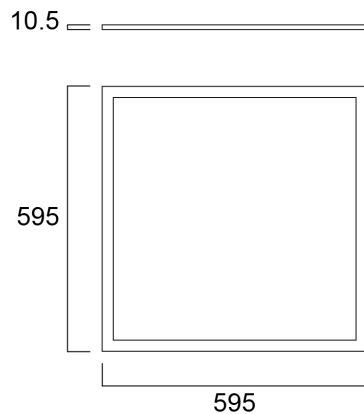

START FLAT PANEL UGR19 600 4000K G2

Item No: 0047430

SYLVANIA

Edge lit LED flat low glare panel (UGR<19). Low Flicker, 33 W, Neutral White, 4000 K, 3400 lumens, 103 lm/W, 50000 hours lifetime (L70), PMMA opal diffuser, aluminium frame, steel body, electronic non dimmable driver. (HxWxD) 10.5 x 595 x 595 mm

Technical Assets

Dimensions (mm)

Photometrics

0.5	0.76 0.66	E171 E150 E100	790 1911 1997
1.0	1.52 1.69	E171 E150 E100	1887 476 454
1.5	2.29 2.54	E171 E150 E100	843 212 199
2.0	3.05 3.36	E171 E150 E100	474 119 106
2.5	3.81 4.23	E171 E150 E100	304 76 68
3.0	4.57 5.07	E171 E150 E100	211 53 47

Distance [m] Cone diameter [m] Illuminance [lx]

— C0 - C180 (Half beam angle: 90.4°)
— C90 - C270 (Half beam angle: 74.6°)

START FLAT PANEL UGR19 600 4000K G2

Item No: 0047430

SYLVANIA

General data

Product name	START FLAT PANEL UGR19 600 4000K G2
Technology	LED
Housing	Aluminium
Mount	Ceiling recessed mounting
Environment	Interior
General application	Education, Office
Operating temperature range (°C)	-10°C...+40°C
Performance ambient temperature Tq (°C)	25
ETIM Class	EC002892
E-number FI	4274151
Warranty	5 years

Lifetime data

Lifespan L70 B50	50000
------------------	-------

Physical data

Housing colour	White
IP rating	IP40/20
IK rating	IK03
Diffuser finish	Prismatic
Diffuser material	PMMA Acrylic
Nominal Product Length (mm)	595
Nominal Product Width (mm)	595
Nominal Product Height (mm)	10.5
Weight (kg)	2.994