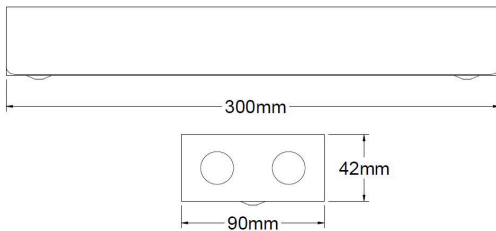

Technical Assets

Dimensions (mm)

Photometrics

General data

Product name	PANEL 80V EMERGENCY KIT
Technology	Accessory
Accessory type	Electrical
Housing	Steel
Environment	Interior
General application	Education, Hospitality, Office, Retail
ETIM Class	EC000471
E-number SE	7016423
Warranty	3 years

Electrical data

Emergency duration (h)	3
Electrical protection	Class I

Physical data

Nominal Product Length (mm)	300
Nominal Product Width (mm)	90
Nominal Product Height (mm)	42
Weight (kg)	1.3
Recessed Depth (mm)	29

Optical data

Adjustable chromaticity | N

PANEL 80V EMERGENCY KIT

Item No: 0047579

SYLVANIA

Packaging

Product EAN number	5410288475790
Packaging single length / height (cm)	38.0
Packaging single width (cm)	10.0
Packaging single depth (cm)	6.0
DUN14 (inner)	05410288475790
Units per outer package	1
Packaging outer length / height (cm)	63.505
Packaging outer width (cm)	34.0
Packaging outer depth (cm)	35.0