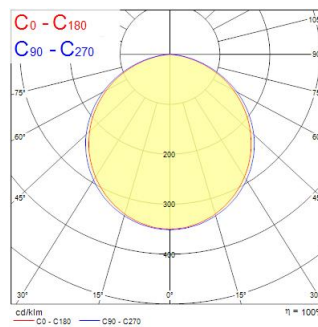

Technical Assets

Dimensions (mm)

Photometrics

0.5	1.83 1.44	E171 E1C90 56.9° E1C270 55.3°	870 454 521
1.0	3.07 2.59	E171 E1C90 56.9° E1C270 55.3°	1419 116 131
1.5	4.60 4.33	E171 E1C90 56.9° E1C270 55.3°	631 82 85
2.0	6.14 5.76	E171 E1C90 56.9° E1C270 55.3°	365 28 31
2.5	7.67 7.22	E171 E1C90 56.9° E1C270 55.3°	227 19 21
3.0	9.20 8.67	E171 E1C90 56.9° E1C270 55.3°	155 13 15

Distance [m] Core diameter [m] Illuminance [lx]

— C0 - C180 (Half beam angle: 113.6°)
— C90 - C270 (Half beam angle: 113.6°)

START FLAT PANEL LED 600 4000K G2

Item No: 0047751

SYLVANIA

General data

Product name	START FLAT PANEL LED 600 4000K G2
Technology	LED
Housing	Aluminium
Mount	Ceiling recessed mounting
Environment	Interior
General application	Education, Office
Operating temperature range (°C)	-10°C...+40°C
Performance ambient temperature Tq (°C)	25
ETIM Class	EC002892
E-number FI	4274109
Warranty	5 years

Optical data

Fixture luminous flux (lm)	4000
Luminaire efficacy (lm/W)	104
Correlated colour temperature (k)	4000
Light colour	Neutral White
CRI (Ra)	80
Colour Variation Initial (SDCM)	SDCM3
Adjustable chromaticity	N
Beam Angle (°)	15
Glare control	< 22
Photobiological Risk Group	RG0

Lifetime data

Lifespan L70 B50	50000
------------------	-------

Physical data

Housing colour	White
IP rating	IP40/20
IK rating	IK03
Diffuser material	PMMA Acrylic
Nominal Product Length (mm)	595
Nominal Product Width (mm)	595
Nominal Product Height (mm)	10.5
Weight (kg)	2.914