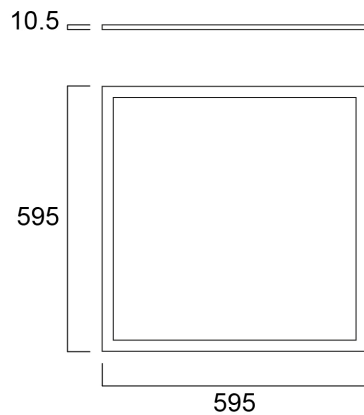

START FLAT PANEL LED 600 4000K G2

Item No: 0047751

SYLVANIA

Edge lit LED flat panel. Low Flicker, 39 W, Neutral White, 4000 K, 4000 lumens, 104 lm/W, 50000 hours lifetime (L70), PMMA opal diffuser, aluminium frame, steel body, electronic non dimmable driver. (HxWxD) 10.5 x 595 x 595 mm

Technical Assets

Dimensions (mm)

Photometrics

0.5	1.83 1.44	E171 E1C90 56.9° E1C270 55.3°	870 454 521
1.0	3.07 2.59	E171 E1C90 56.9° E1C270 55.3°	1419 116 131
1.5	4.60 4.33	E171 E1C90 56.9° E1C270 55.3°	631 82 85
2.0	6.14 5.76	E171 E1C90 56.9° E1C270 55.3°	365 28 31
2.5	7.67 7.22	E171 E1C90 56.9° E1C270 55.3°	227 19 21
3.0	9.20 8.67	E171 E1C90 56.9° E1C270 55.3°	155 13 15

Distance [m] Core diameter [m] Illuminance [lx]

— C0 - C180 (Half beam angle: 113.6°)
— C90 - C270 (Half beam angle: 113.6°)

START FLAT PANEL LED 600 4000K G2

Item No: 0047751

SYLVANIA

General data

Product name	START FLAT PANEL LED 600 4000K G2
Technology	LED
Housing	Aluminium
Mount	Ceiling recessed mounting
Environment	Interior
General application	Education, Office
Operating temperature range (°C)	-10°C...+40°C
Performance ambient temperature Tq (°C)	25
ETIM Class	EC002892
E-number FI	4274109
Warranty	5 years

Lifetime data

Lifespan L70 B50	50000
------------------	-------

Physical data

Housing colour	White
IP rating	IP40/20
IK rating	IK03
Diffuser material	PMMA Acrylic
Nominal Product Length (mm)	595
Nominal Product Width (mm)	595
Nominal Product Height (mm)	10.5
Weight (kg)	2.914