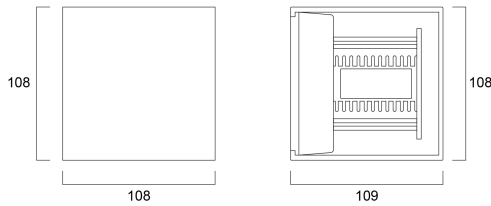

VELITE WALL ADJUST BK UP AND DOWN 3000K

Item No: 0047813

SYLVANIA

Adjustable surface wall up and down light luminaire, black aluminium, 290lm, 5W, 58lm/W, 3000K, Driver Current: 700mA, CRI:80+, 220-240V, IP54, IK05, 30.000 hrs (L70), 108x108x109mm

Technical Assets

Dimensions (mm)

Photometrics

VELITE WALL ADJUST BK UP AND DOWN 3000K

Item No: 0047813

SYLVANIA

General data

Product name	VELITE WALL ADJUST BK UP AND DOWN 3000K
Technology	LED
Housing	Aluminium
Mount	Wall surface mounted
Environment	External
General application	Residential & Consumer
Operating temperature range (°C)	-20°C...+45°C
Performance ambient temperature Tq (°C)	25
ETIM Class	EC002892
E-number FI	4579191
E-number SE	7703127
Warranty	3 years

Optical data

Fixture luminous flux (lm)	290
Luminaire efficacy (lm/W)	58
LOR (%)	100
Correlated colour temperature (k)	3000
Light colour	Warm White
CRI (Ra)	80
Colour Variation Initial (SDCM)	SDCM5
Adjustable chromaticity	N
Beam Angle (°)	94
Distribution type	Direct
Photobiological Risk Group	RG1

Lifetime data

Lifespan L70 B50	30000
Lifespan L80 B50	20000
Lifespan L90 B50	12000

Physical data

Housing colour	RAL 9005 - Jet black
IP rating	IP54
IK rating	IK05
Diffuser finish	Transparent
Diffuser material	Glass
Nominal Product Length (mm)	108
Nominal Product Width (mm)	108
Nominal Product Height (mm)	109
Weight (kg)	0.797