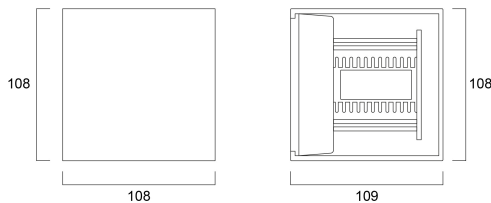

START eco Surface Wall Adjustable Up & Down IP54 2x150lm 830 BLK

Item No: 0047910

SYLVANIA

Exterior adjustable surface wall up and down light luminaire, black aluminium - RAL9005, 290lm, 5W, 58lm/W, 3000K, Driver Current: 700mA, CRI:80+, 220-240V, IP54, IK05, 30.000 hrs (L70), (HxWxD) 108x108x109mm, Class 1, energy class: A++, A+, A

Technical Assets

Dimensions (mm)

Photometrics

Distance [m]	Cone diameter [m]	Illuminance [lx]
0.5	1.22 1.13	1110 E171 E1C90 50.7° 142 E1C00 48.4° 180
1.0	2.44 2.25	270 E171 E1C90 50.7° 78 E1C00 48.4° 81
1.5	3.67 3.38	124 E171 E1C90 50.7° 48 E1C00 48.4° 48
2.0	4.88 4.51	70 E171 E1C90 50.7° 36 E1C00 48.4° 36
2.5	6.11 5.63	45 E171 E1C90 50.7° 28 E1C00 48.4° 28
3.0	7.33 6.76	31 E171 E1C90 50.7° 21 E1C00 48.4° 21

Distance [m] Cone diameter [m] Illuminance [lx]
 — C0 - C180 (Half beam angle: 90.9°)
 — C90 - C270 (Half beam angle: 101.4°)

START eco Surface Wall Adjustable Up & Down IP54 2x150lm 830 BLK

Item No: 0047910

Lifetime data

Lifespan L70 B50	30000
------------------	-------

Physical data

Housing colour	RAL 9005 - Jet black
IP rating	IP54
IK rating	IK05
Diffuser finish	Transparent
Diffuser material	Glass
Nominal Product Length (mm)	108
Nominal Product Width (mm)	108
Nominal Product Height (mm)	109
Weight (kg)	0.797