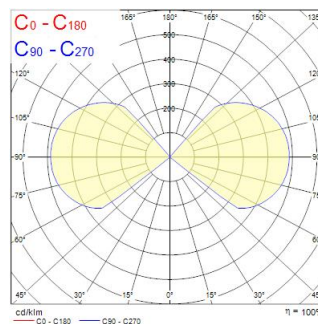

Technical Assets

Dimensions (mm)

Photometrics

Distance [m]	Cone diameter [m]	Illuminance [lx]
0.5	1.22 1.13	1110 E171 E1C90 50.7° 142 E1C00 48.4° 180
1.0	2.44 2.25	270 E171 E1C90 50.7° 78 E1C00 48.4° 81
1.5	3.67 3.38	124 E171 E1C90 50.7° 48 E1C00 48.4° 48
2.0	4.88 4.51	70 E171 E1C90 50.7° 36 E1C00 48.4° 36
2.5	6.11 5.63	45 E171 E1C90 50.7° 28 E1C00 48.4° 28
3.0	7.33 6.76	31 E171 E1C90 50.7° 21 E1C00 48.4° 21

Distance [m] Cone diameter [m] Illuminance [lx]
 — C0 - C180 (Half beam angle: 90.9°)
 — C90 - C270 (Half beam angle: 101.4°)

START eco Surface Wall Adjustable Up & Down IP54 2x150lm 830 BLK

Item No: 0047910

Optical data

Fixture luminous flux (lm)	2x150
Luminaire efficacy (lm/W)	58
LOR (%)	100
Correlated colour temperature (k)	3000
Colour Code	830
Light colour	Warm White
CRI (Ra)	80
Colour Variation Initial (SDCM)	SDCM5
Adjustable chromaticity	N
Beam Angle (°)	94
Photobiological Risk Group	RG1