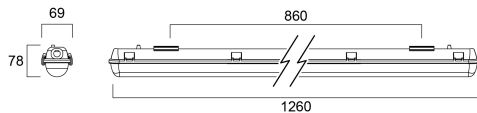

# START WATERPROOF 1200 HOUSING 1X

Item No: 0047922

**SYLVANIA**

**START**<sup>TM</sup>

• Luminaire, polycarbonate housing • Single version, 1200mm • Protection type IP65 • Luminous flux and light colour vary depending on LED tubes used • To be used with T8 LED tubes • Easy to install with stainless steel fixing brackets included for ceiling mounting • Ideal for any industrial facilities, garages, car parks, workshops.

### Dimensions (mm)

## Physical data

Housing colour	Grey
IP rating	IP65
IK rating	IK08
Diffuser finish	Transparent
Diffuser material	PC Polycarbonate
Nominal Product Length (mm)	1260
Nominal Product Width (mm)	69
Nominal Product Height (mm)	78
Weight (kg)	0.81

## Packaging

Product EAN number	5410288479224
Packaging single length / height (cm)	128.0
Packaging single width (cm)	6.9
Packaging single depth (cm)	5.2
DUN14 (inner)	15410288479221
Units per outer package	1
Packaging outer length / height (cm)	128.0
Packaging outer width (cm)	6.9
Packaging outer depth (cm)	5.2