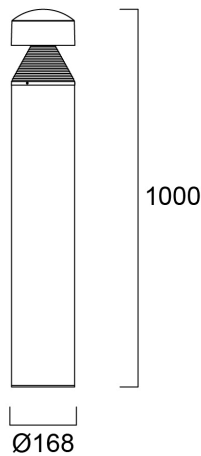

START Bollard L IP65 1100lm 830 BLK

Item No: 0047941

SYLVANIA

Integrated LED bollard, contemporary design on a classic bollard, 1100LM, 26W, 42lm/W, 3000K, Electronic driver, Driver Current: 1200mA, CRI80, IP65, Ik10, 50,000hrs (L70), (HxWxD) 1000x168x168mm, 5 step MacAdam ellipse, 6.5kg, RAL 9005, Class 1, 220-240V, energy class: A++, A+, A

Technical Assets

Dimensions (mm)

Photometrics

Distance [m]	Cone diameter [m]	Illuminance [lx]
0.5	2.31	11
1.0	4.62	3
1.5	6.93	1.5
2.0	9.24	0.8
2.5	11.55	0.5
3.0	13.87	0.3

Distance [m] Cone diameter [m] Illuminance [lx]
C0 - C180 (Half beam angle: 133.2°)

Optical data

Fixture luminous flux (lm)	1100
Luminaire efficacy (lm/W)	42
Correlated colour temperature (k)	3000
Colour Code	830
Light colour	Warm White
CRI (Ra)	80
Colour Variation Initial (SDCM)	SDCM5
Beam Angle (°)	60
Photobiological Risk Group	RG1

START Bollard L IP65 1100lm 830 BLK

Item No: 0047941

SYLVANIA

Packaging

Product EAN number	5410288479415
Packaging single length / height (cm)	102.0
Packaging single width (cm)	18.3
Packaging single depth (cm)	17.7
DUN14 (inner)	05410288479415
Units per outer package	2
Packaging outer length / height (cm)	103.8
Packaging outer width (cm)	38.6
Packaging outer depth (cm)	20.6