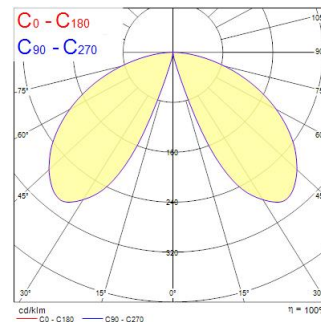

Technical Assets

Dimensions (mm)

Photometrics

Distance [m]	Cone diameter [m]	Illuminance [lx]
0.5	2.31	11
1.0	4.62	3
1.5	6.93	1.5
2.0	9.24	0.8
2.5	11.55	0.5
3.0	13.87	0.3

Distance [m] Cone diameter [m] Illuminance [lx]
C0 - C180 (Half beam angle: 133.2°)

Optical data

Fixture luminous flux (lm)	1100
Luminaire efficacy (lm/W)	42
Correlated colour temperature (k)	3000
Colour Code	830
Light colour	Warm White
CRI (Ra)	80
Colour Variation Initial (SDCM)	SDCM5
Beam Angle (°)	60
Photobiological Risk Group	RG1