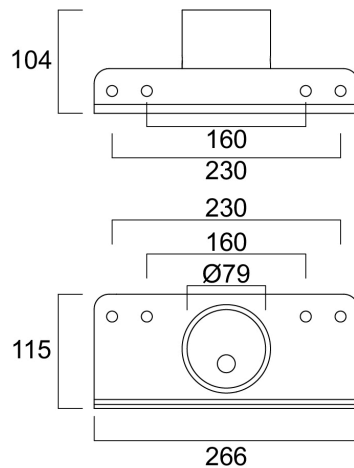

Start Flood / Kalani Post Top Adaptor 76mm

Item No: 0048218

SYLVANIA

Post top adaptor for 76mm diameter poles, compatible with 100/150/200/300W Start Flood IP66 and Kalani. Weight: 2.6kg.

Technical Assets

Dimensions (mm)

Photometrics

General data

Product name	Start Flood / Kalani Post Top Adaptor 76mm
Technology	Accessory
Accessory type	Mounting
General application	Logistics & Industry
ETIM Class	EC002557
E-number FI	4579470
Warranty	5 years

Physical data

Weight (kg) | 2.6

Start Flood / Kalani Post Top Adaptor 76mm

Item No: 0048218

Packaging

Product EAN number	5410288482187
Packaging single length / height (cm)	28.0
Packaging single width (cm)	11.0
Packaging single depth (cm)	13.0
DUN14 (inner)	15410288482184
Units per outer package	3
Packaging outer length / height (cm)	34.0
Packaging outer width (cm)	29.0
Packaging outer depth (cm)	14.0