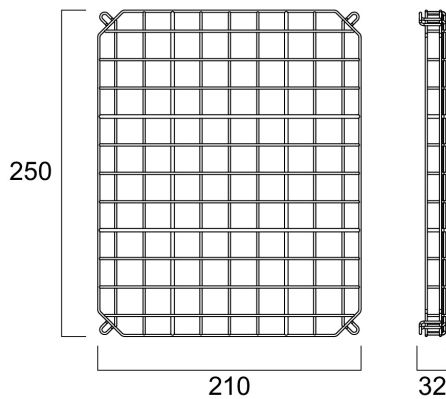

Start Flood / Kalani Wire Guard 50W

Item No: 0048219

SYLVANIA

Wire guard to protect the front glass, compatible with 50W Start Flood IP66 and Kalani. Weight: 0.25kg.

Technical Assets

Dimensions (mm)

Photometrics

General data

Product name	Start Flood / Kalani Wire Guard 50W
Technology	Accessory
General application	Logistics & Industry
ETIM Class	EC002557
E-number FI	4579471
Warranty	5 years

Physical data

Weight (kg)	0.25
-------------	------

Packaging

Product EAN number	5410288482194
Packaging single length / height (cm)	22.0
Packaging single width (cm)	4.0
Packaging single depth (cm)	26.0
DUN14 (inner)	15410288482191
Units per outer package	10
Packaging outer length / height (cm)	23.0
Packaging outer width (cm)	39.0
Packaging outer depth (cm)	27.0