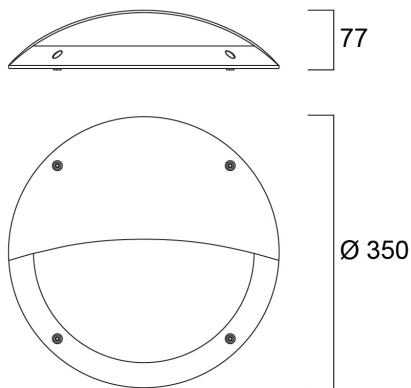

# START SURFACE IP66 350MM EYELID BLK

Item No: 0049033

**SYLVANIA**

**START**<sup>TM</sup>

Eyelid accessory for Start Surface IP66 350mm diameter - black colour

### Dimensions (mm)

Distance [m]    Cone diameter [m]    Beam diameter [m]    Beam diameter [ft]    Illuminance [lx]

— C0 - C180 (Half beam angle: 111.8°)

## Packaging

Product EAN number	5410288490335
Packaging single length / height (cm)	35.0
Packaging single width (cm)	35.0
Packaging single depth (cm)	0.8
DUN14 (inner)	15410288490332
Units per outer package	12
Packaging outer length / height (cm)	72.0
Packaging outer width (cm)	37.0
Packaging outer depth (cm)	49.5