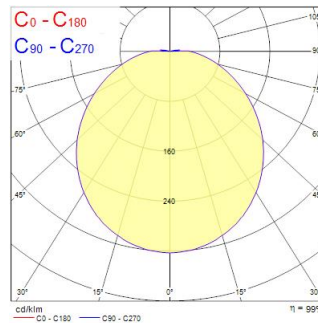

### Dimensions (mm)

### Photometrics

Distance [m]	Cone diameter [m]	Beam diameter [m]	Beam diameter [ft]	Illuminance [lx]
0.5	1.48	5.0'	16.4'	1421
1.0	2.96	10.0'	32.8'	355
1.5	4.43	15.0'	49.2'	156
2.0	5.91	20.0'	65.6'	89
2.5	7.38	25.0'	82.0'	57
3.0	8.86	30.0'	98.4'	39

Distance [m]    Cone diameter [m]    Beam diameter [m]    Beam diameter [ft]    Illuminance [lx]

— C0 - C180 (Half beam angle: 111.8°)