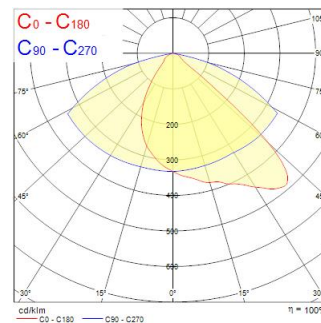

Photometrics