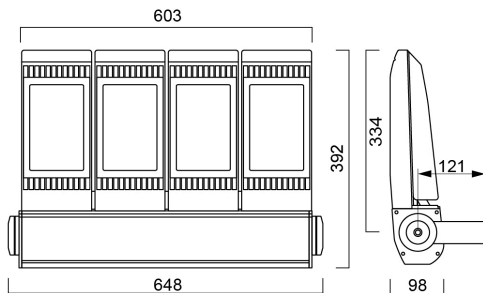

Technical Assets

Dimensions (mm)

Photometrics

Sylveo LED 30000LM RASYM 3K

Item No: 0049129

SYLVANIA

General data

Product name	Sylveo LED 30000LM RASYM 3K
Technology	LED
Housing	Aluminium
Mount	Wall surface mounted
Fixture rating	Enclosed
Environment	Internal/External
General application	Logistics & Industry
Operating temperature range (°C)	-40°C...+45°C
Performance ambient temperature Tq (°C)	25
ETIM Class	EC001744
E-number FI	4579187
E-number SE	7763378
Warranty	5 years

Optical data

Fixture luminous flux (lm)	30935
Luminaire efficacy (lm/W)	103
LOR (%)	100
Correlated colour temperature (k)	3000
Light colour	Warm White
CRI (Ra)	70
Colour Variation Initial (SDCM)	SDCM6
Adjustable chromaticity	N
Beam Angle (°)	52 x 117
Glare control	< 18
Photobiological Risk Group	RG1

Lifetime data

Lifespan L70 B50	50000
Lifespan L80 B50	49000

Sylveo LED 30000LM RASYM 3K

Item No: 0049129

Physical data

Housing colour	RAL 9006 - Aluminium
IP rating	IP66
IK rating	IK08
Diffuser finish	Transparent
Diffuser material	Glass
Nominal Product Length (mm)	648
Nominal Product Width (mm)	98
Nominal Product Height (mm)	392
Weight (kg)	15.844
Wind Area (m ²)	0.236

Packaging

Product EAN number	5410288491295
Packaging single length / height (cm)	52.7
Packaging single width (cm)	70.1
Packaging single depth (cm)	16.5
DUN14 (inner)	05410288491295
Units per outer package	1
Packaging outer length / height (cm)	52.7
Packaging outer width (cm)	70.1
Packaging outer depth (cm)	16.5