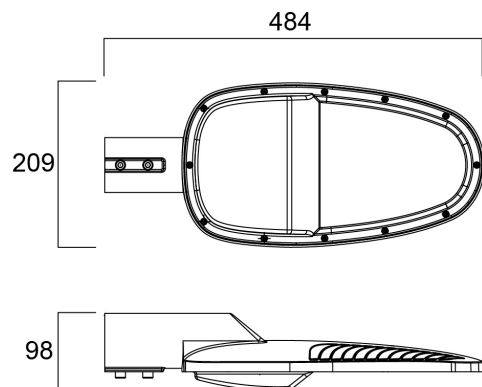

Zephyr Large 3250LM 3K CLI Grey

Item No: 0050070

SYLVANIA

PROTM

LED Lantern complete with 60mm side entry spigot and supplied with 0.5 metre mains supply cable, die-cast aluminium housing, polycarbonate cover, IP66, IK08, Class I, 3000K (Warm White), Non-dimmable, 3250lm, 29W, 112lm/W, CRI80, Lifespan 90,000hrs L70:B50, (LxWxD) 484 x 209 x 98mm.

Technical Assets

Dimensions (mm)

Photometrics

Zephyr Large 3250LM 3K CLI Grey

Item No: 0050070

SYLVANIA

General data

Product name	Zephyr Large 3250LM 3K CLI Grey
Technology	LED
Cap/Base	N/A
Housing	Aluminium
General application	Education, Hospitality, Logistics & Industry, Office, Retail
Operating temperature range (°C)	-30°C...+50°C
Performance ambient temperature Tq (°C)	25
ETIM Class	EC000062
Warranty	5 years

Lifetime data

Lifespan L70 B50	90000
Lifespan L80 B50	90000
Lifespan L80 B20	90000

Zephyr Large 3250LM 3K CLI Grey

Item No: 0050070

SYLVANIA

Physical data

Housing colour	Grey
IP rating	IP66
IK rating	IK08
Diffuser material	PC Polycarbonate
Nominal Product Length (mm)	484
Nominal Product Width (mm)	209
Nominal Product Height (mm)	98
Weight (kg)	2.88

Packaging

Product EAN number	5410288500706
Packaging single length / height (cm)	51.7
Packaging single width (cm)	24.7
Packaging single depth (cm)	14.5
DUN14 (inner)	05410288500706
Units per outer package	1
Packaging outer length / height (cm)	51.7
Packaging outer width (cm)	24.7
Packaging outer depth (cm)	14.5