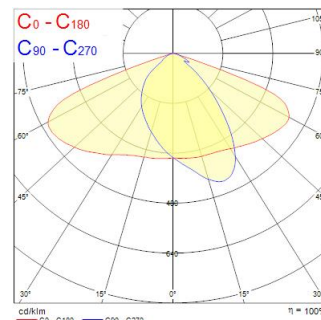

Zephyr Large 3250LM 3K CLI Grey

Item No: 0050070

SYLVANIA

PROTM

LED Lantern complete with 60mm side entry spigot and supplied with 0.5 metre mains supply cable, die-cast aluminium housing, polycarbonate cover, IP66, IK08, Class I, 3000K (Warm White), Non-dimmable, 3250lm, 29W, 112lm/W, CRI80, Lifespan 90,000hrs L70:B50, (LxWxD) 484 x 209 x 98mm.

Technical Assets

Dimensions (mm)

Photometrics

Zephyr Large 3250LM 3K CLI Grey

Item No: 0050070

SYLVANIA

General data

Product name	Zephyr Large 3250LM 3K CLI Grey
Technology	LED
Cap/Base	N/A
Housing	Aluminium
General application	Education, Hospitality, Logistics & Industry, Office, Retail
Operating temperature range (°C)	-30°C...+50°C
Performance ambient temperature Tq (°C)	25
ETIM Class	EC000062
Warranty	5 years

Optical data

Fixture luminous flux (lm)	3250
Luminaire efficacy (lm/W)	112
Correlated colour temperature (k)	3000
Light colour	Warm White
CRI (Ra)	80
Colour Variation Initial (SDCM)	SDCM5
Photobiological Risk Group	RG1

Lifetime data

Lifespan L70 B50	90000
Lifespan L80 B50	90000
Lifespan L80 B20	90000

Zephyr Large 3250LM 3K CLI Grey

Item No: 0050070

SYLVANIA

Physical data

Housing colour	Grey
IP rating	IP66
IK rating	IK08
Diffuser material	PC Polycarbonate
Nominal Product Length (mm)	484
Nominal Product Width (mm)	209
Nominal Product Height (mm)	98
Weight (kg)	2.88