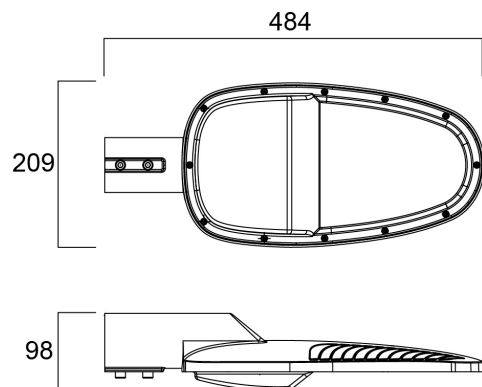

# Zephyr Large 3500LM 4K CLI Grey

Item No: 0050072

**SYLVANIA**

**PRO**<sup>TM</sup>

LED Lantern complete with 60mm side entry spigot and supplied with 0.5 metre mains supply cable, die-cast aluminium housing, polycarbonate cover, IP66, IK08, Class I, 4000K (Neutral White), Non-dimmable, 3500lm, 29W, 121lm/W, CRI80, Lifespan 90,000hrs L70:B50, (LxWxD) 484 x 209 x 98mm.

### Dimensions (mm)

## Physical data

Housing colour	Grey
IP rating	IP66
IK rating	IK08
Diffuser material	PC Polycarbonate
Nominal Product Length (mm)	484
Nominal Product Width (mm)	209
Nominal Product Height (mm)	98
Weight (kg)	2.88

## Packaging

Product EAN number	5410288500720
Packaging single length / height (cm)	51.7
Packaging single width (cm)	24.7
Packaging single depth (cm)	14.5
DUN14 (inner)	05410288500720
Units per outer package	1
Packaging outer length / height (cm)	51.7
Packaging outer width (cm)	24.7
Packaging outer depth (cm)	14.5