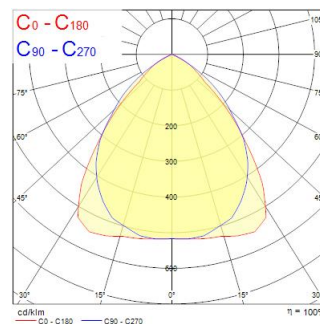

Photometrics