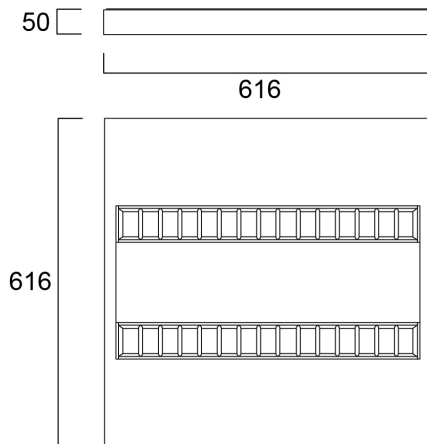

Technical Assets

Dimensions (mm)