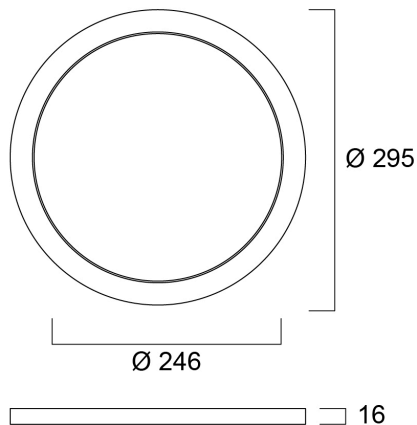

# Black Bezel 295

Item No: 0053439

**SYLVANIA**

**START**

CE UK  
CA

Black bezel as an optional accessory for START eco Downlight 5in1 (compatible SKUs of 0053415, 0053416). Can be attached to the product in a few seconds with the help of the magnetic design.

### Dimensions (mm)

### Physical data

Nominal Product Height (mm)	16
Nominal Product Diameter (mm)	295
Weight (kg)	0.17

## Packaging

Product EAN number	5410288534398
Packaging single length / height (cm)	29.9
Packaging single width (cm)	29.9
Packaging single depth (cm)	2.0
DUN14 (inner)	15410288534395
Units per outer package	10
Packaging outer length / height (cm)	31.5
Packaging outer width (cm)	22.5
Packaging outer depth (cm)	31.5