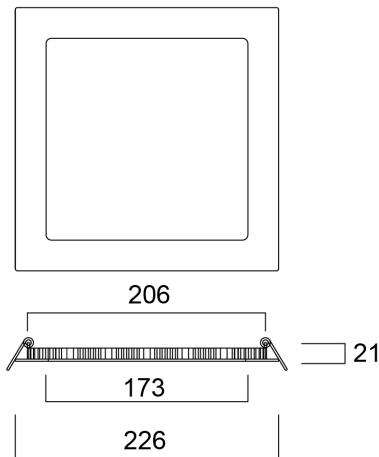

# START eco Downlight Flat 206 Square IP44 1650lm 830 DIM

Item No: 0053939

**SYLVANIA**

START eco Downlight Flat IP44 DIM is an integrated LED recessed downlight with a separate, phase dimmable driver and loop in- out box, 17W; 1650Lm; 97Lm/W; 3000K; IP44 rated from the front; 30,000hrs (L70B50).

### Dimensions (mm)

### Photometrics

Distance [m]	Cone diameter [m]	Beam angle	Beam diameter	Beam area	Illuminance [lx]
0.5	1.43	110.0°	2245	221	2245
1.0	2.86	110.0°	596	58	596
1.5	4.28	110.0°	261	25	261
2.0	5.71	110.0°	147	14	147
2.5	7.14	110.0°	94	9	94
3.0	8.57	110.0°	66	6	66

### Packaging

Product EAN number	5410288539393
Packaging single length / height (cm)	29.0
Packaging single width (cm)	23.0
Packaging single depth (cm)	4.2
DUN14 (inner)	15410288539390
Units per outer package	10
Packaging outer length / height (cm)	47.5
Packaging outer width (cm)	23.0
Packaging outer depth (cm)	30.5