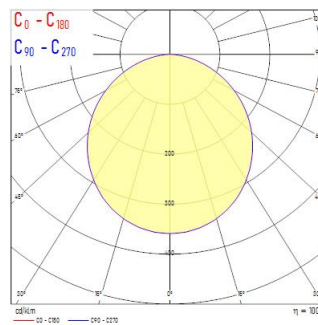

Photometrics

Distance [m]	Cone diameter [m]	Beam angle	Beam diameter	Beam area	Illuminance [lx]
0.5	1.43	110.0°	2245	221	2245
1.0	2.86	110.0°	596	58	596
1.5	4.28	110.0°	261	25	261
2.0	5.71	110.0°	147	14	147
2.5	7.14	110.0°	94	9	94
3.0	8.57	110.0°	66	6	66

Distance [m] Cone diameter [m] Illuminance [lx]
C0 - C180 (Half beam angle: 110.0°)