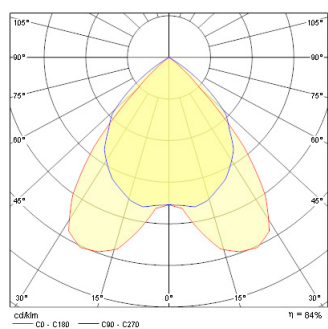

T16 SM 2x28W G5

Item No: 0054782

SYLVANIA

Technical Assets

Photometrics

Distance [m]	Cone diameter [m]	Beam diameter [m]	Beam angle [°]	Illuminance [lx]
0.5	0.00	0.00	80°	1416
1.0	0.00	0.00	80°	354
1.5	0.00	0.00	80°	151
2.0	0.00	0.00	80°	87
2.5	0.00	0.00	80°	54
3.0	0.00	0.00	80°	37

Distance [m] Cone diameter [m] Beam diameter [m] Illuminance [lx]
C0 - C180 (Half beam angle: 0.0°)

T16 SM 2x28W G5

Item No: 0054782

SYLVANIA

General data

Product name	T16 SM 2x28W G5
Technology	Fluorescent
Housing	Steel
Mount	Ceiling surface mounting
Environment	Interior
General application	Education, Hospitality, Office, Retail
E-number FI	4273661
E-number Norway	3302921

Optical data

LOR (%)	84
Correlated colour temperature (k)	3000
Light colour	Warm White
Adjustable chromaticity	N
Distribution type	Direct

Electrical data

Light source included	0002766
Total power consumption (W)	56
Electrical protection	Class I
Control gear type	Electronic ballast
Control gear mounting	Integral
Energy Efficiency Class (A->G) of contained light source	F
Nominal Frequency (Hz)	50/60Hz

Physical data

Housing colour	White
IP rating	IP20
IK rating	IK07
Nominal Product Length (mm)	1305
Nominal Product Width (mm)	282
Nominal Product Height (mm)	52
Weight (kg)	3.96

Packaging

Product EAN number	5410288547824
Packaging single length / height (cm)	132.0
Packaging single width (cm)	6.5
Packaging single depth (cm)	30.0
DUN14 (inner)	05410288547824
Units per outer package	1
Packaging outer length / height (cm)	132.0
Packaging outer width (cm)	6.5
Packaging outer depth (cm)	30.0