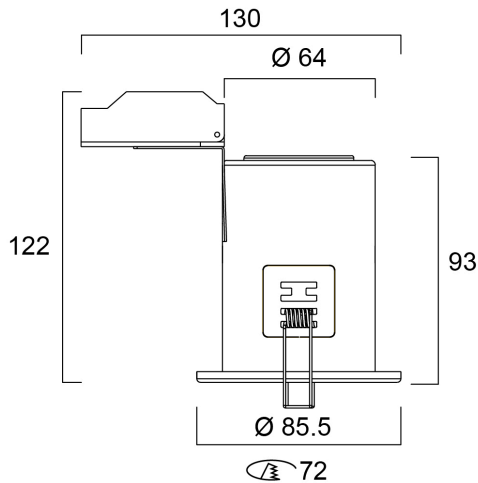

SylFire GU10 IP20 Fixed WHT

Item No: 0059776

SYLVANIA

START

Recessed fire rated housing frame to use with RefLED GU10 spotlight lamp $\varnothing 50\text{mm}$ - GU10 spotlight not included. Steel body, round bezel ring in white RAL9016 finish, fixed (not adjustable), IP20 degree of protection, class II, outer dimensions (including wiring box): $\varnothing 86 \times 122\text{mm}$, cut-out $\varnothing 72\text{mm}$. Fire rated 30, 60, 90 minutes. Suitable for internal environment only.

Technical Assets

Dimensions (mm)

Photometrics

SylFire GU10 IP20 Fixed WHT

Item No: 0059776

SYLVANIA

General data

Product name	SylFire GU10 IP20 Fixed WHT
Technology	Light Source Not Integrated
Cap/Base	GU10
General application	Residential & Consumer
ETIM Class	EC001744
Warranty	3 years

Physical data

Housing colour	RAL 9016 - Traffic white / Bezel
IP rating	IP20
IK rating	IK03
Nominal Product Height (mm)	122
Nominal Product Diameter (mm)	86
Weight (kg)	0.242
Recessed Depth (mm)	122

Optical data

Packaging

Product EAN number	5410288597768
Packaging single length / height (cm)	12.0
Packaging single width (cm)	10.0
Packaging single depth (cm)	13.5
DUN14 (inner)	15410288597765
Units per outer package	40
Packaging outer length / height (cm)	62.0
Packaging outer width (cm)	29.0
Packaging outer depth (cm)	42.0