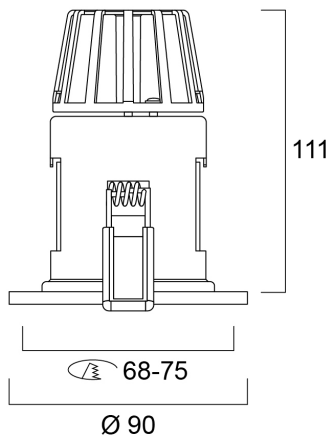

SYLFIRE LED FIXED 830 DIM WHITE DC

Item No: 0059821

SYLVANIA

START

IP65 from the front LED downlight, fire rated for 30, 60 and 90 minutes. 8W up to 620 lumen output.

Technical Assets

Dimensions (mm)

Photometrics

Distance [m]	Cone diameter [m]	Beam diameter [m]	Beam diameter [ft]	Illuminance [lx]
0.5	0.34	0.07	0.23'	4341
		0.07	0.23'	1769
1.0	0.68	0.14	0.46'	1035
		0.14	0.46'	441
1.5	1.03	0.21	0.69'	480
		0.21	0.69'	198
2.0	1.38	0.28	0.92'	289
		0.28	0.92'	110
2.5	1.72	0.35	1.15'	196
		0.35	1.15'	71
3.0	2.07	0.42	1.38'	115
		0.42	1.38'	48

Distance [m] Cone diameter [m] Illuminance [lx]
 C0 - C180 (Half beam angle: 38.0°)

SYLFIRE LED FIXED 830 DIM WHITE DC

Item No: 0059821

SYLVANIA

General data

Product name	SYLFIRE LED FIXED 830 DIM WHITE DC
Technology	LED
Housing	Aluminium
Mount	Ceiling recessed mounting
Environment	Indoor
General application	Residential & Consumer
Operating temperature range (°C)	-10°C...+45°C
Performance ambient temperature Tq (°C)	25
ETIM Class	EC001744
Warranty	5 years

Lifetime data

Lifespan L70 B50	50000
------------------	-------

Physical data

Housing colour	White
IP rating	IP65/20
IK rating	IK06
Diffuser finish	Opal
Diffuser material	PC Polycarbonate
Nominal Product Height (mm)	111
Nominal Product Diameter (mm)	90
Weight (kg)	0.433