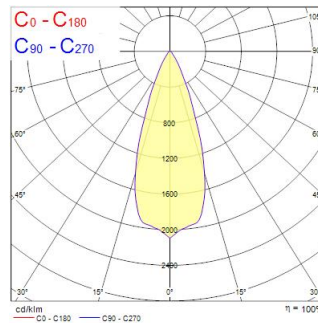

SYLFIRE LED FIXED 830 DIM WHITE DC

Item No: 0059821

SYLVANIA

START

IP65 from the front LED downlight, fire rated for 30, 60 and 90 minutes. 8W up to 620 lumen output.

Technical Assets

Dimensions (mm)

Photometrics

Distance [m]	Cone diameter [m]	Beam diameter [m]	Beam diameter [ft]	Illuminance [lx]
0.5	0.34	0.07	0.23'	4341
		0.07	0.23'	1769
1.0	0.68	0.14	0.46'	1035
		0.14	0.46'	441
1.5	1.03	0.21	0.69'	480
		0.21	0.69'	198
2.0	1.38	0.28	0.92'	289
		0.28	0.92'	110
2.5	1.72	0.35	1.15'	196
		0.35	1.15'	71
3.0	2.07	0.42	1.38'	115
		0.42	1.38'	48

Distance [m] Cone diameter [m] Illuminance [lx]
 C0 - C180 (Half beam angle: 38.0°)

SYLFIRE LED FIXED 830 DIM WHITE DC

Item No: 0059821

SYLVANIA

General data

Product name	SYLFIRE LED FIXED 830 DIM WHITE DC
Technology	LED
Housing	Aluminium
Mount	Ceiling recessed mounting
Environment	Indoor
General application	Residential & Consumer
Operating temperature range (°C)	-10°C...+45°C
Performance ambient temperature Tq (°C)	25
ETIM Class	EC001744
Warranty	5 years

Optical data

Fixture luminous flux (lm)	670
Luminaire efficacy (lm/W)	84
Correlated colour temperature (k)	3000
Colour Code	830
Light colour	Warm White
CRI (Ra)	80
Colour Variation Initial (SDCM)	SDCM6
Beam Angle (°)	40
Photobiological Risk Group	RG1
Lumen maintenance at end of nominal life (%)	70