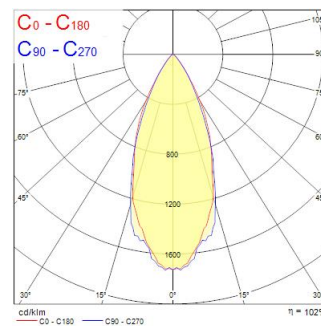

SYLFIRE LED TILTABLE 830 DIM WHITE DC

Item No: 0059827

SYLVANIA

START

IP20 LED downlight, fire rated for 30, 60 and 90 minutes. 8W up to 620 lumen output.

Technical Assets

Dimensions (mm)

Photometrics

Distance [m]	Cone Diameter [m]	Beam Angle [°]	Illuminance [lx]
0.5	0.39 0.38	21.4° 21.0°	4965 3000 2641
1.0	0.78 0.77	21.4° 21.0°	1240 908 660
1.5	1.18 1.15	21.4° 21.0°	565 298 227
2.0	1.57 1.54	21.4° 21.0°	312 137 108
2.5	1.96 1.92	21.4° 21.0°	200 81 62
3.0	2.35 2.30	21.4° 21.0°	139 56 47

Distance [m] Cone Diameter [m] Illuminance [lx]
 --- C0 - C180 (Half value angle: 42.0°)
 --- C90 - C270 (Half value angle: 42.8°)

SYLFIRE LED TILTABLE 830 DIM WHITE DC

Item No: 0059827

SYLVANIA

General data

Lifetime data

Lifespan L70 B50	50000
------------------	-------

Physical data

Housing colour	White
IP rating	IP20
IK rating	IK06
Diffuser finish	Opal
Diffuser material	PC Polycarbonate
Nominal Product Height (mm)	117
Nominal Product Diameter (mm)	92
Weight (kg)	0.479