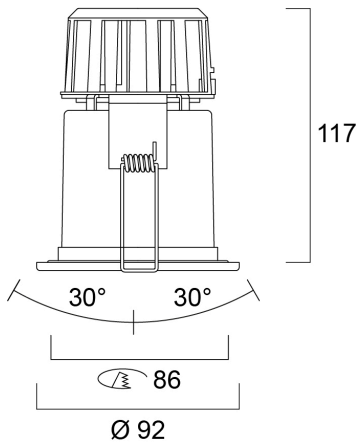

SYLFIRE LED TILTABLE 830 DIM WHITE DC

Item No: 0059827

SYLVANIA

START

IP20 LED downlight, fire rated for 30, 60 and 90 minutes. 8W up to 620 lumen output.

Technical Assets

Dimensions (mm)

Photometrics

Distance [m]	Cone Diameter [m]	Beam Angle [°]	Illuminance [lx]
0.5	0.39 0.38	21.4° 21.0°	4965 3000 2641
1.0	0.78 0.77	21.4° 21.0°	1240 908 660
1.5	1.18 1.15	21.4° 21.0°	565 298 227
2.0	1.57 1.54	21.4° 21.0°	312 137 108
2.5	1.96 1.92	21.4° 21.0°	200 81 62
3.0	2.35 2.30	21.4° 21.0°	139 56 47

Distance [m] Cone Diameter [m] Illuminance [lx]
 --- C0 - C180 (Half value angle: 42.0°)
 --- C90 - C270 (Half value angle: 42.8°)

SYLFIRE LED TILTABLE 830 DIM WHITE DC

Item No: 0059827

SYLVANIA

General data

Lifetime data

Lifespan L70 B50	50000
------------------	-------

Physical data

Housing colour	White
IP rating	IP20
IK rating	IK06
Diffuser finish	Opal
Diffuser material	PC Polycarbonate
Nominal Product Height (mm)	117
Nominal Product Diameter (mm)	92
Weight (kg)	0.479