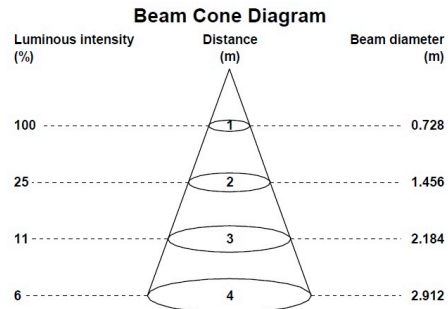

Technical Assets

Dimensions (mm)

Photometrics

PAR56 LED RGB

Item No: 0060540

SYLVANIA

General data

Product name	PAR56 LED RGB
Technology	LED
Watt (Rated) (W)	10
Cap/Base	Screw Terminal
Fixture rating	Enclosed
Environment	External
General application	Hospitality, Residential & Consumer, Retail
Operating temperature range (°C)	-10°C...+55°C
ETIM Class	EC001959
E-number SE	8290020

Optical data

Ambient temperature for maximum luminous flux (°C)	25
LOR (%)	100
Light colour	RGB
Colour Code	N/A
Adjustable chromaticity	N
Beam Angle (°)	40

Electrical data

Power consumption (W)	10
Wattage (W)	10
Supply current (A)	0.119
Primary Supply/Product voltage - min (V)	12
Primary Supply/Product voltage - max (V)	12
Lamp power factor	1
Control gear type	Not required

Lifetime data

Average life (Nominal) (h)	25000
Average life (Rated) (h)	25000

Physical data

IP rating	IP68
Nominal Product Width (mm)	105
Max. Lamp Diameter (mm) - D	175
Weight (kg)	0.552
Recessed Depth (mm)	10

Packaging

Product EAN number	5410288605401
Packaging single length / height (cm)	15.0
Packaging single width (cm)	15.0
Packaging single depth (cm)	16.3
DUN14 (inner)	15410288605408
Units per outer package	6
Packaging outer length / height (cm)	46.5
Packaging outer width (cm)	31.5
Packaging outer depth (cm)	18.3