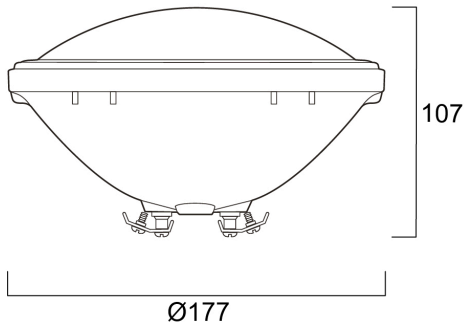

Technical Assets

Dimensions (mm)

Photometrics

PAR56 LED RGB

Item No: 0060540

SYLVANIA

General data

Product name	PAR56 LED RGB
Technology	LED
Watt (Rated) (W)	10
Cap/Base	Screw Terminal
Fixture rating	Enclosed
Environment	External
General application	Hospitality, Residential & Consumer, Retail
Operating temperature range (°C)	-10°C...+55°C
ETIM Class	EC001959
E-number SE	8290020

Optical data

Ambient temperature for maximum luminous flux (°C)	25
LOR (%)	100
Light colour	RGB
Colour Code	N/A
Adjustable chromaticity	N
Beam Angle (°)	40

Electrical data

Power consumption (W)	10
Wattage (W)	10
Supply current (A)	0.119
Primary Supply/Product voltage - min (V)	12
Primary Supply/Product voltage - max (V)	12
Lamp power factor	1
Control gear type	Not required

Lifetime data

Average life (Nominal) (h)	25000
Average life (Rated) (h)	25000

Physical data

IP rating	IP68
Nominal Product Width (mm)	105
Max. Lamp Diameter (mm) - D	175
Weight (kg)	0.552
Recessed Depth (mm)	10

Packaging

Product EAN number	5410288605401
Packaging single length / height (cm)	15.0
Packaging single width (cm)	15.0
Packaging single depth (cm)	16.3
DUN14 (inner)	15410288605408
Units per outer package	6
Packaging outer length / height (cm)	46.5
Packaging outer width (cm)	31.5
Packaging outer depth (cm)	18.3