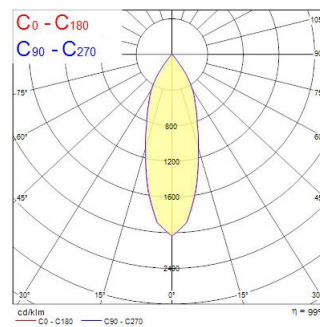

START SPOT SCOOP 1050LM 930 MB WHITE

Item No: 0060580

SYLVANIA

Recessed Adjustable Accent Downlight, integrated LED, die cast aluminium body, Ø115mm cut-out, CCT 3000K, SDCM<3, CRI90, 1050lm, total power consumption 12W, resulting in 88lm/W.

Technical Assets

Dimensions (mm)

Photometrics

Distance [m]	Cone diameter [m]	Beam diameter [m]	Beam angle [°]	Illuminance [lx]
0.5	0.30	0.30	18.9°	854
1.0	0.61	0.61	18.9°	211
1.5	0.91	0.91	18.9°	92
2.0	1.22	1.22	18.9°	55
2.5	1.52	1.52	18.9°	34
3.0	1.82	1.82	18.9°	23

Distance [m] Cone diameter [m] Illuminance [lx]
C0 - C180 (Half beam angle: 33.8°)

START SPOT SCOOP 1050LM 930 MB WHITE

Item No: 0060580

SYLVANIA

General data

Product name	START SPOT SCOOP 1050LM 930 MB WHITE
Technology	LED
Housing	Aluminium
Environment	Indoor
General application	Retail
Operating temperature range (°C)	-10°C...+40°C
Performance ambient temperature Tq (°C)	25
ETIM Class	EC001744
E-number FI	4276977
Warranty	5 years

Optical data

Fixture luminous flux (lm)	1050
Luminaire efficacy (lm/W)	88
Correlated colour temperature (k)	3000
Colour Code	930
Light colour	Warm White
CRI (Ra)	90
Colour Variation Initial (SDCM)	SDCM3
Beam Angle (°)	32
Photobiological Risk Group	RG1