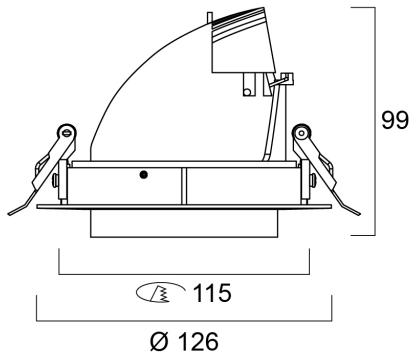

START SPOT SCOOP 1050LM 930 MB WHITE

Item No: 0060580

SYLVANIA

Recessed Adjustable Accent Downlight, integrated LED, die cast aluminium body, Ø115mm cut-out, CCT 3000K, SDCM<3, CRI90, 1050lm, total power consumption 12W, resulting in 88lm/W.

Technical Assets

Dimensions (mm)

Photometrics

Distance [m]	Cone diameter [m]	Beam diameter [m]	Beam angle [°]	Illuminance [lx]
0.5	0.30	0.30	18.9°	854
1.0	0.61	0.61	18.9°	211
1.5	0.91	0.91	18.9°	92
2.0	1.22	1.22	18.9°	55
2.5	1.52	1.52	18.9°	34
3.0	1.82	1.82	18.9°	23

Distance [m] Cone diameter [m] Illuminance [lx]
C0 - C180 (Half beam angle: 33.8°)

START SPOT SCOOP 1050LM 930 MB WHITE

Item No: 0060580

SYLVANIA

General data

Product name	START SPOT SCOOP 1050LM 930 MB WHITE
Technology	LED
Housing	Aluminium
Environment	Indoor
General application	Retail
Operating temperature range (°C)	-10°C...+40°C
Performance ambient temperature Tq (°C)	25
ETIM Class	EC001744
E-number FI	4276977
Warranty	5 years

START SPOT SCOOP 1050LM 930 MB WHITE

Item No: 0060580

Packaging

Product EAN number	5410288605807
Packaging single length / height (cm)	17.5
Packaging single width (cm)	17.5
Packaging single depth (cm)	10.5
DUN14 (inner)	15410288605804
Units per outer package	18
Packaging outer length / height (cm)	54.5
Packaging outer width (cm)	37.0
Packaging outer depth (cm)	33.5