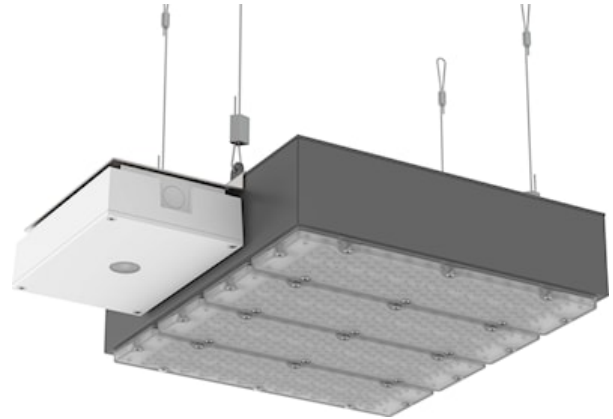

# Kubixx EM Kit Escape Route

Item No: 0062183

**SYLVANIA**

**PRO**<sup>TM</sup>

KubiXx EM Kit Escape Route provides a simple conversion of High Bay fitting with a high performance self-contained LED emergency luminaire KIT suitable for escape routes, delivering 3 hours rated emergency output. Self testing with DALI monitoring capability. Supplied with all mounting accessories

### Dimensions (mm)