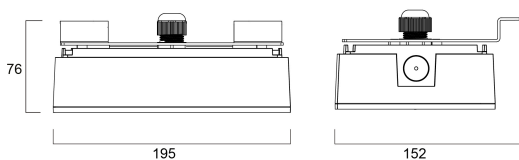

### Dimensions (mm)

## Physical data

IP rating	IP65
IK rating	IK03
Nominal Product Length (mm)	197
Nominal Product Width (mm)	155
Nominal Product Height (mm)	74
Weight (kg)	1.3

## Packaging

Product EAN number	5410288621838
Packaging single length / height (cm)	25.0
Packaging single width (cm)	19.0
Packaging single depth (cm)	20.0
DUN14 (inner)	05410288621838
Units per outer package	1
Packaging outer length / height (cm)	250.0
Packaging outer width (cm)	190.0
Packaging outer depth (cm)	200.0