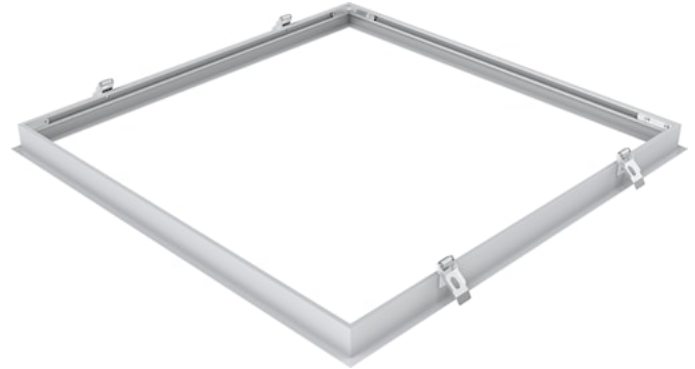

Plasterboard Frame 600x600

Item No: 0062317

SYLVANIA

PROTM

CE UK CA

Plasterboard ceiling frame accessory for panels 600x600mm. Suggested cut-out size 630x630mm. Suitable ceiling thickness 15-40mm.

Technical Assets

Dimensions (mm)

Photometrics

Plasterboard Frame 600x600

Item No: 0062317

SYLVANIA

General data

Product name	Plasterboard Frame 600x600
Technology	Non - Electrical Device
Type of accessory	Mounting kit
Housing	Aluminium
Environment	Interior
General application	Education, Office
ETIM Class	EC002557
E-number FI	4279569
Warranty	5 years

Electrical data

Emergency type	
----------------	--

Physical data

Housing colour	RAL 9003 - Signal white
Nominal Product Length (mm)	652
Nominal Product Width (mm)	652
Nominal Product Height (mm)	38
Weight (kg)	0.65