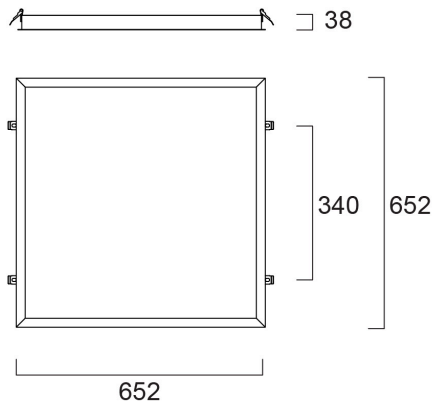

Plasterboard Frame 600x600

Item No: 0062317

SYLVANIA

PROTM

CE UK CA

Plasterboard ceiling frame accessory for panels 600x600mm. Suggested cut-out size 630x630mm. Suitable ceiling thickness 15-40mm.

Technical Assets

Dimensions (mm)

Photometrics

Plasterboard Frame 600x600

Item No: 0062317

SYLVANIA

General data

Product name	Plasterboard Frame 600x600
Technology	Non - Electrical Device
Type of accessory	Mounting kit
Housing	Aluminium
Environment	Interior
General application	Education, Office
ETIM Class	EC002557
E-number FI	4279569
Warranty	5 years

Electrical data

Emergency type	
----------------	--

Physical data

Housing colour	RAL 9003 - Signal white
Nominal Product Length (mm)	652
Nominal Product Width (mm)	652
Nominal Product Height (mm)	38
Weight (kg)	0.65

Packaging

Product EAN number	5410288623177
Packaging single length / height (cm)	16.6
Packaging single width (cm)	6.2
Packaging single depth (cm)	66.5
DUN14 (inner)	15410288623174
Units per outer package	8
Packaging outer length / height (cm)	68.0
Packaging outer width (cm)	35.0
Packaging outer depth (cm)	27.0