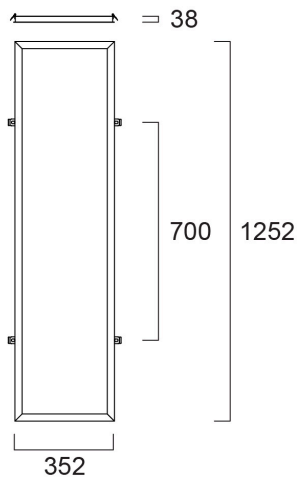

Plasterboard Frame 1200x300

Item No: 0062319

SYLVANIA

PROTM

CE UK
CA

Plasterboard ceiling frame accessory for panels 1200x300mm. Suggested cut-out size 1230x330mm. Suitable ceiling thickness 15-40mm.

Technical Assets

Dimensions (mm)

Photometrics

Plasterboard Frame 1200x300

Item No: 0062319

SYLVANIA

General data

Product name	Plasterboard Frame 1200x300
Technology	Non - Electrical Device
Type of accessory	Mounting kit
Housing	Aluminium
Environment	Interior
General application	Education, Office
ETIM Class	EC002557
E-number FI	4279571
Warranty	5 years

Electrical data

Emergency type

Physical data

Housing colour	RAL 9003 - Signal white
Nominal Product Length (mm)	1252
Nominal Product Width (mm)	352
Nominal Product Height (mm)	38
Weight (kg)	0.8

Packaging

Product EAN number	5410288623191
Packaging single length / height (cm)	16.6
Packaging single width (cm)	6.2
Packaging single depth (cm)	126.5
DUN14 (inner)	15410288623198
Units per outer package	6
Packaging outer length / height (cm)	128.0
Packaging outer width (cm)	35.0
Packaging outer depth (cm)	20.5