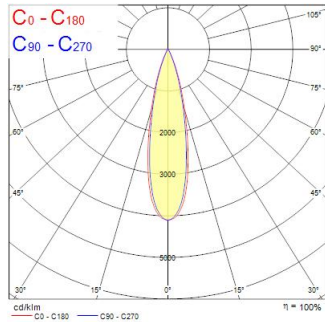

Technical Assets

Dimensions (mm)

Photometrics

Pixo Medium 3650lm 930 NB MB WB SSA01D White

Item No: 0062397

SYLVANIA

General data

Product name	Pixo Medium 3650lm 930 NB MB WB SSA01D White
Technology	LED
Cap/Base	N/A
Housing	Aluminium
Mount	Track mounting
Built in presence detector	NONE
General application	Museums & Galleries, Retail
Operating temperature range (°C)	25°C...+25°C
Performance ambient temperature Tq (°C)	25
Virtual assistant compatibility	N/A
ETIM Class	EC001744
Warranty	5 years

Optical data

Fixture luminous flux (lm)	3650
Luminaire efficacy (lm/W)	114
Correlated colour temperature (k)	3000
Light colour	Warm White
CRI (Ra)	90
Colour Variation Initial (SDCM)	SDCM3
Distribution type	Symmetric
Photobiological Risk Group	RG1