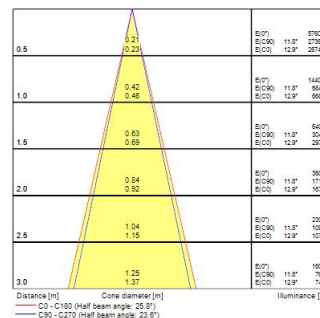

Photometrics