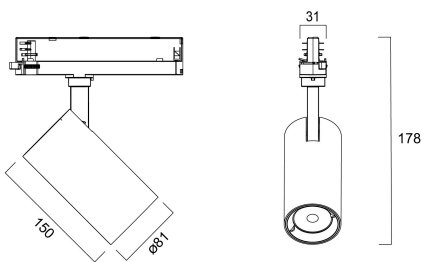

Technical Assets

Dimensions (mm)

Photometrics

Pixo Medium 3650lm 930 NB MB WB SSA01D White

Item No: 0062397

SYLVANIA

General data

Product name	Pixo Medium 3650lm 930 NB MB WB SSA01D White
Technology	LED
Cap/Base	N/A
Housing	Aluminium
Mount	Track mounting
Built in presence detector	NONE
General application	Museums & Galleries, Retail
Operating temperature range (°C)	25°C...+25°C
Performance ambient temperature Tq (°C)	25
Virtual assistant compatibility	N/A
ETIM Class	EC001744
Warranty	5 years

Lifetime data

Lifespan L70 B50	100000
------------------	--------

Pixo Medium 3650lm 930 NB MB WB SSA01D White

Item No: 0062397

Physical data

Housing colour	White
IP rating	IP20
IK rating	IK03
Diffuser finish	Other
Diffuser material	None
Reflector finish	High-gloss
Nominal Product Length (mm)	150
Nominal Product Diameter (mm)	81
Weight (kg)	0.858

Packaging

Product EAN number	5410288623979
Packaging single length / height (cm)	20.0
Packaging single width (cm)	25.0
Packaging single depth (cm)	20.0
DUN14 (inner)	05410288623979
Units per outer package	1
Packaging outer length / height (cm)	20.0
Packaging outer width (cm)	25.0
Packaging outer depth (cm)	20.0