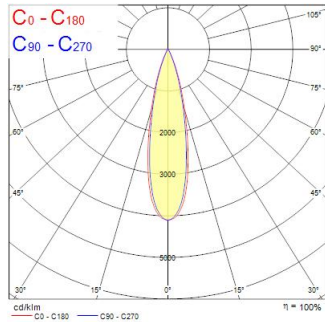

Pixo Medium 3650lm 930 NB MB WB SSA01D Black

Item No: 0062398

SYLVANIA

General data

Product name	Pixo Medium 3650lm 930 NB MB WB SSA01D Black
Technology	LED
Cap/Base	N/A
Housing	Aluminium
Mount	Track mounting
Built in presence detector	NONE
General application	Hospitality, Museums & Galleries, Retail
Operating temperature range (°C)	25°C...+25°C
Performance ambient temperature Tq (°C)	25
Virtual assistant compatibility	N/A
ETIM Class	EC001744
Warranty	5 years

Optical data

Fixture luminous flux (lm)	3650
Luminaire efficacy (lm/W)	114
Correlated colour temperature (k)	3000
Light colour	Warm White
CRI (Ra)	90
Colour Variation Initial (SDCM)	SDCM3
Distribution type	Symmetric
Photobiological Risk Group	RG1

Electrical data

Emergency type	
Total power consumption (W)	32
Primary Supply/Product voltage - min (V)	220.0
Primary Supply/Product voltage - max (V)	240.0
Lamp power factor	0.95
THD (at 230 V, 50 Hz, full load, at 100% dimming level) ≤ xx.x %	10
Electrical protection	Class II
Control gear type	LED driver constant current
Dimmable	Yes
Dimming method	SylSmart Connected (SSA)
Drive current (mA)	800
Inrush Current (A)	36
Inrush Duration (µs)	7
Energy Efficiency Class (A->G) of contained light source	E
Nominal Frequency (Hz)	50/60Hz
Max. products per 16A C Breaker	76
Max. products per 16A B Breaker	76

Lifetime data

Lifespan L70 B50	100000