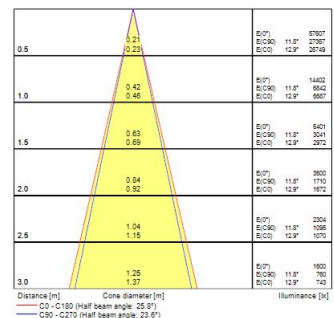

Photometrics