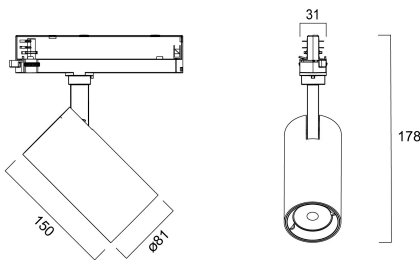

Technical Assets

Dimensions (mm)

Photometrics

Pixo Medium 3650lm 930 NB MB WB SSA01D Black

Item No: 0062398

SYLVANIA

General data

Product name	Pixo Medium 3650lm 930 NB MB WB SSA01D Black
Technology	LED
Cap/Base	N/A
Housing	Aluminium
Mount	Track mounting
Built in presence detector	NONE
General application	Hospitality, Museums & Galleries, Retail
Operating temperature range (°C)	25°C...+25°C
Performance ambient temperature Tq (°C)	25
Virtual assistant compatibility	N/A
ETIM Class	EC001744
Warranty	5 years

Lifetime data

Lifespan L70 B50	100000
------------------	--------

Pixo Medium 3650lm 930 NB MB WB SSA01D Black

Item No: 0062398

SYLVANIA

Physical data

Housing colour	Black
IP rating	IP20
IK rating	IK03
Diffuser finish	Other
Diffuser material	None
Reflector finish	High-gloss
Nominal Product Length (mm)	150
Nominal Product Diameter (mm)	81
Weight (kg)	0.858

Packaging

Product EAN number	5410288623986
Packaging single length / height (cm)	20.0
Packaging single width (cm)	25.0
Packaging single depth (cm)	20.0
DUN14 (inner)	05410288623986
Units per outer package	1
Packaging outer length / height (cm)	20.0
Packaging outer width (cm)	25.0
Packaging outer depth (cm)	20.0