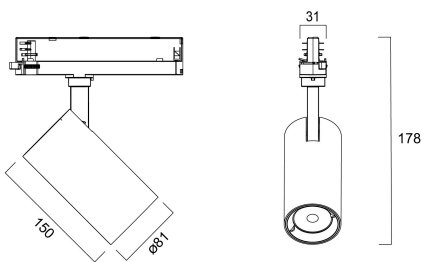

### Dimensions (mm)

### Photometrics

Distance [m]	Cone diameter [m]	Beam diameter [m]	Illuminance [lx]
0.5	0.21	Ø171	8432
	0.22	Ø160	3703
		Ø150	2857
1.0	0.42	Ø171	1598
	0.44	Ø160	743
		Ø150	580
1.5	0.63	Ø171	706
	0.66	Ø160	334
		Ø150	261
2.0	0.84	Ø171	399
	0.87	Ø160	185
		Ø150	143
2.5	1.05	Ø171	257
	1.09	Ø160	119
		Ø150	92
3.0	1.26	Ø171	172
	1.31	Ø160	80
		Ø150	62

## Physical data

Housing colour	White
IP rating	IP20
IK rating	IK03
Diffuser finish	Other
Diffuser material	None
Reflector finish	High-gloss
Nominal Product Length (mm)	150
Nominal Product Diameter (mm)	81
Weight (kg)	0.858

## Packaging

Product EAN number	5410288623993
Packaging single length / height (cm)	20.0
Packaging single width (cm)	25.0
Packaging single depth (cm)	20.0
DUN14 (inner)	05410288623993
Units per outer package	1
Packaging outer length / height (cm)	20.0
Packaging outer width (cm)	25.0
Packaging outer depth (cm)	20.0