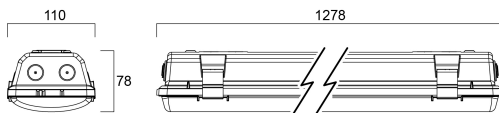

START Waterproof Twin 1200 IP65 MW 4800lm 840

Item No: 0067950

SYLVANIA

Start Waterproof, integrated LED weatherproof luminaire, with UV stabilized flat diffuser and linear prisms designed to achieve uniform lit appearance, optimise light output and to reduce glare, 301 stainless steel diffuser clips and fixing brackets for surface mounting. Polycarbonate housing, Polycarbonate diffuser, 4800lm, 41W, 117lm/W, 4000K, drive current 1050mA, MW On/Off, CRI80, IP65, IK08, Class I, nominal average life (h):50000, 1278mm x 110mm x 78mm ,energy class: A++ A+ A, D-mark

Technical Assets

Dimensions (mm)

Photometrics

Distance [m]	Cone diameter [m]	Beam diameter [m]	Illuminance [lx]
0.5	1.20 1.46	0.07 0.08 0.09	5431 500 554
1.0	2.41 2.91	0.07 0.08 0.09	1688 270 156
1.5	3.61 4.37	0.07 0.08 0.09	715 303 85
2.0	4.82 5.82	0.07 0.08 0.09	422 192 112
2.5	6.02 7.28	0.07 0.08 0.09	267 144 73
3.0	7.23 8.73	0.07 0.08 0.09	179 93 46

Distance [m] Cone diameter [m] Illuminance [lx]
 — C0 - C180 (Half beam angle: 111.0°)
 — C90 - C270 (Half beam angle: 100.0°)

START Waterproof Twin 1200 IP65 MW 4800lm 840

Item No: 0067950

SYLVANIA

General data

Packaging

Product EAN number	5410288679501
Packaging single length / height (cm)	137.2
Packaging single width (cm)	11.6
Packaging single depth (cm)	8.4
DUN14 (inner)	05410288679501
Units per outer package	1
Packaging outer length / height (cm)	137.2
Packaging outer width (cm)	11.6
Packaging outer depth (cm)	8.4