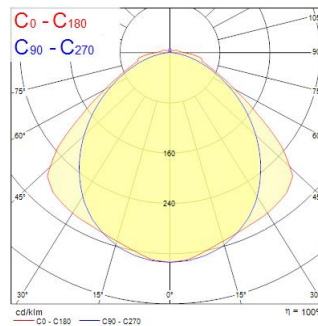

Technical Assets

Dimensions (mm)

Photometrics

Distance [m]	Cone diameter [m]	Beam diameter [m]	Beam diameter [m]	Illuminance [lx]
0.5	1.20 1.46	0.07	0.07	5431 530 554
1.0	2.41 2.91	0.07	0.07	1858 210 156
1.5	3.61 4.37	0.07	0.07	715 83 61
2.0	4.82 5.82	0.07	0.07	422 49 37
2.5	6.02 7.28	0.07	0.07	267 34 26
3.0	7.23 8.73	0.07	0.07	179 22 16

Distance [m] Cone diameter [m] Illuminance [lx]
 — C0 - C180 (Half beam angle: 111.0°)
 — C90 - C270 (Half beam angle: 100.0°)

START Waterproof Twin 1200 IP65 DALI 4800lm 840

Item No: 0067952

SYLVANIA

General data