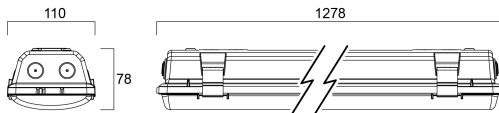

START Waterproof Twin 1200 IP65 DALI 4800lm 840

Item No: 0067952

SYLVANIA

Start Waterproof, integrated LED weatherproof luminaire, with UV stabilized flat diffuser and linear prisms designed to achieve uniform lit appearance, optimise light output and to reduce glare, 301 stainless steel diffuser clips and fixing brackets for surface mounting. Polycarbonate housing, Polycarbonate diffuser, 4800 lm, 38 W, 126 lm/W, 4000 K, drive current 1050 mA, DALI dimmable, CRI80, IP65, IK08, Class I, nominal average life (h):50000, 1278 mm x 110 mm x 78 mm ,energy class: A++ A+ A, D-mark

Technical Assets

Dimensions (mm)

Photometrics

Distance [m]	Cone diameter [m]	Beam diameter [m]	Beam diameter [m]	Illuminance [lx]
0.5	1.20 1.46	0.07	0.07	5431 530 554
1.0	2.41 2.91	0.07	0.07	1858 210 156
1.5	3.61 4.37	0.07	0.07	715 83 61
2.0	4.82 5.82	0.07	0.07	422 49 37
2.5	6.02 7.28	0.07	0.07	267 34 26
3.0	7.23 8.73	0.07	0.07	179 22 16

Distance [m] Cone diameter [m] Illuminance [lx]
 — C0 - C180 (Half beam angle: 111.0°)
 — C90 - C270 (Half beam angle: 100.0°)

START Waterproof Twin 1200 IP65 DALI 4800lm 840

Item No: 0067952

SYLVANIA

General data

Packaging

Product EAN number	5410288679525
Packaging single length / height (cm)	137.2
Packaging single width (cm)	11.6
Packaging single depth (cm)	8.4
DUN14 (inner)	05410288679525
Units per outer package	1
Packaging outer length / height (cm)	137.2
Packaging outer width (cm)	11.6
Packaging outer depth (cm)	8.4